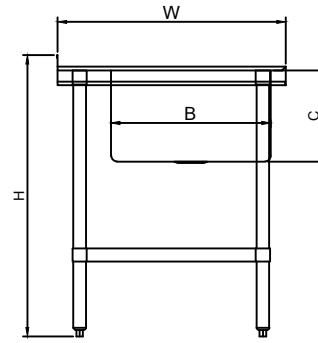

3009 Bankers Industrial Drive
Atlanta, GA 30360

P:866-899-6006
F:770-246-6004
E:sales@klingerstrading.com

MODEL #	Length L	Width W	Height H	Bowl Size A&B&C	WT
STB2448BL	48"	24"	37"	14"x16"x12"	62.39 lbs.
STB2448BR	48"	24"	37"	14"x16"x12"	62.39 lbs.
STB2460BL	60"	24"	37"	14"x16"x12"	73.35 lbs.
STB2460BR	60"	24"	37"	14"x16"x12"	73.35 lbs.
STB2472BL	72"	24"	37"	14"x16"x12"	81.62 lbs.
STB2472BR	72"	24"	37"	14"x16"x12"	81.62 lbs.
STB2484BL	84"	24"	37"	14"x16"x12"	92.11 lbs.
STB2484BR	84"	24"	37"	14"x16"x12"	92.11 lbs.
STB3048BL	48"	30"	37"	16"x21"x12"	78.48 lbs.
STB3048BR	48"	30"	37"	16"x21"x12"	78.48 lbs.
STB3060BL	60"	30"	37"	16"x21"x12"	89.73 lbs.
STB3060BR	60"	30"	37"	16"x21"x12"	89.73 lbs.
STB3072BL	72"	30"	37"	16"x21"x12"	100.97 lbs.
STB3072BR	72"	30"	37"	16"x21"x12"	100.97 lbs.
STB3084BL	84"	30"	37"	16"x21"x12"	121.70 lbs.
STB3084BR	84"	30"	37"	16"x21"x12"	121.70 lbs.