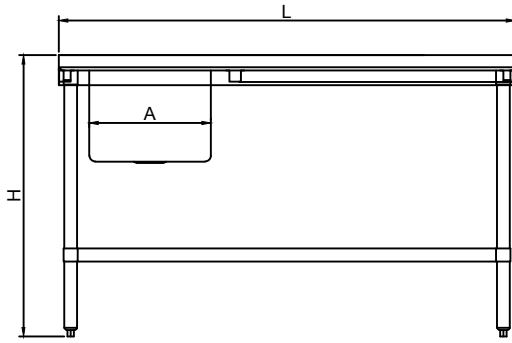

3009 Bankers Industrial Drive
Atlanta, GA 30360

P:866-899-6006
F:770-246-6004
E:sales@klingerstrading.com

MODEL #	Length L	Width W	Height H	Bowl Size A&B&C	WT
STB2448BL	48"	24"	37"	14"x16"x12"	62.39 lbs.
STB2448BR	48"	24"	37"	14"x16"x12"	62.39 lbs.
STB2460BL	60"	24"	37"	14"x16"x12"	73.35 lbs.
STB2460BR	60"	24"	37"	14"x16"x12"	73.35 lbs.
STB2472BL	72"	24"	37"	14"x16"x12"	81.62 lbs.
STB2472BR	72"	24"	37"	14"x16"x12"	81.62 lbs.
STB2484BL	84"	24"	37"	14"x16"x12"	92.11 lbs.
STB2484BR	84"	24"	37"	14"x16"x12"	92.11 lbs.
STB3048BL	48"	30"	37"	16"x21"x12"	78.48 lbs.
STB3048BR	48"	30"	37"	16"x21"x12"	78.48 lbs.
STB3060BL	60"	30"	37"	16"x21"x12"	89.73 lbs.
STB3060BR	60"	30"	37"	16"x21"x12"	89.73 lbs.
STB3072BL	72"	30"	37"	16"x21"x12"	100.97 lbs.
STB3072BR	72"	30"	37"	16"x21"x12"	100.97 lbs.
STB3084BL	84"	30"	37"	16"x21"x12"	121.70 lbs.
STB3084BR	84"	30"	37"	16"x21"x12"	121.70 lbs.