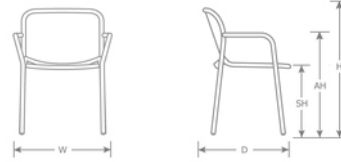

DETAILS

H	W	D	SH	AH	Lbs
32"	23"	21.5"	18"	26"	7

Download Collection Brochure [HERE](#)

Outdoor/Indoor Armchair

Advanced Collection

Frame: Aluminum

Seat/Back: Elastic Belts

Stackability: 4

SHIPPING

Master Pack Quantity: 4

Master Pack Dimensions: 38.5"x29"x24"

Master Pack Weight: 40 Lbs.

Density: 2.58

Freight Class: 250

FOB: PA 17042

Special Order Ship Finishes: