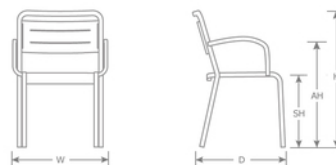

DETAILS

H	W	D	SH	AH	Lbs
32"	22"	21.5"	18"	25"	10

Outdoor/Indoor Stacking
Armchair

E-coated powder coat finish

Frame: Square Tube Aluminum

Seat/Back: Aluminum Slats

Stackability: 8

SHIPPING

Master Pack Quantity: 4

Master Pack Dimensions: 37"x27"x23.5"

Master Pack Weight: 43 Lbs.

Master Cartons/Pallet: 6

Freight Class: 250

FOB: PA 17042

Special Order Ship Finishes:

 16 A/Marine Blue	 17 A/Military Green	 22 A/Iron	 23 A/White	 24 A/Black	 26 A/Maple Red
 37 A/Moss Grey	 41 A/Bronze	 48 A/Navy	 50 A/Cherry	 62 A/Curry Yellow	