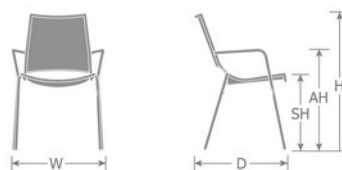

DETAILS

H	W	D	SH	AH	Lbs
34"	23"	23"	18"	26"	13

Outdoor/Indoor Stacking Armchair

E-coated powder coat finish

Frame: Tubular Steel

Seat/Back: Small Interlace Steel Mesh

Stackability: 8

SHIPPING