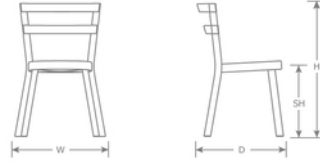

DETAILS

H	W	D	SH	Lbs
31.5"	20.5"	21.5"	17"	14

Outdoor/Indoor Stacking Side Chair

E-coated powder coat finish

Frame: Tubular Steel

Seat/Back: Solid Steel / Tubular Steel

Stackability: 8

SHIPPING

Master Pack Quantity: 4

Master Pack Dimensions: 40" x 28' x 22"

Master Pack Weight: 70 Lbs.

Master Cartons/Pallet: 6

FOB: PA 17042

Quick Ship Finishes:

Special Order Ship Finishes: