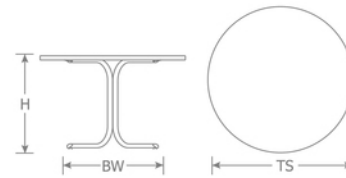

## DETAILS

H	TS	Lbs
29.5"	46" Dia"	58

Outdoor/Indoor Table

Square Edge Top

E-Coated powder coat finish

Top: Steel

Base: Tubular Steel Legs