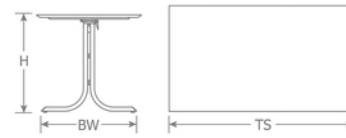

DETAILS

H	TS	Lbs
29.5"	55" x 32"	53

Outdoor/Indoor Tilt Top Nesting Table

Beveled Edge Top

E-Coated powder coat finish

Top: Steel

Base: Tubular Steel Legs

SHIPPING