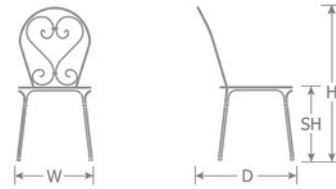

DETAILS

H	W	D	SH	Lbs
33.5"	18"	21.5"	18"	11.5

Outdoor/Indoor Stacking Side Chair

E-coated powder coat finish

Frame: Wrought Iron

Seat/Back: Extended Steel Mesh and Wrought Iron

Stackability: 4

SHIPPING

Master Pack Quantity: 4

Master Pack Dimensions: 26.5"x18.5"x43.5"

Master Pack Weight: 56 Lbs.

Density: 4.5

Master Cartons/Pallet: 6

Freight Class: 150

FOB: PA 17042

Special Order Ship Finishes: