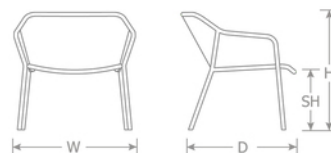

DETAILS

H	W	D	SH	AH	Lbs
29.5"	30.5"	28.5"	15"	24"	15

Download Collection Brochure [HERE](#)

Outdoor/Indoor Lounge Chair

E-coated powder coat finish

Frame: Tubular Steel

Seat/Back: Extended Steel Mesh

Stackability: 4

SHIPPING

Master Pack Quantity: 2

Master Pack Dimensions: W 33.5" x D 31" x H 31"

Master Pack Weight: 38 Lbs.

FOB: PA 17042

Quick Ship Finishes:

- 
23 A/White
- 
24 A/Black
- 
37 A/Moss Grey LIMITED QTY
- 
73 A/Cement