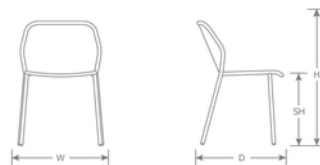

DETAILS

H	W	D	SH	Lbs
30.5"	21"	21.5"	18"	10.5

Download Collection Brochure [HERE](#)

Outdoor/Indoor Stacking Side Chair

E-coated powder coat finish

Frame: Steel

Seat/Back: Extended Steel Mesh

Stackability: 8

SHIPPING

Master Pack Quantity: 4

Master Pack Dimensions: 22"x27.5"x36"

Master Pack Weight: 52 Lbs.

Density: 4.13

Freight Class: 150

FOB: PA 17042

Quick Ship Finishes: