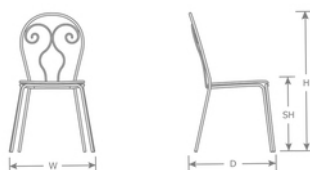

DETAILS

H	W	D	SH	Lbs
34.5"	21.5"	21.5"	18"	13

Outdoor/Indoor Stacking Side Chair

E-coated powder coat finish

Frame: Wrought Iron

Seat/Back: Steel with Design Pattern

Stackability: 8

SHIPPING

Master Pack Quantity:	4
Master Pack Dimensions:	41"x27"x22"
Master Pack Weight:	58 Lbs.
Master Cartons/Pallet:	6
Freight Class:	150
FOB:	PA 17042

Quick Ship Finishes:

22 A/Iron LIMITED QTY

Special Order Ship Finishes: