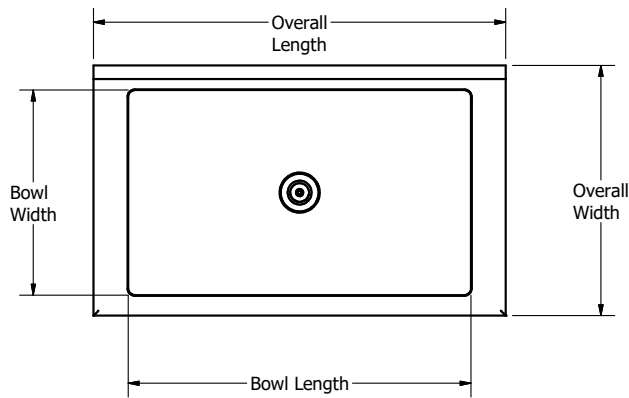

Insulated Ice Bin

Stainless Steel Ice Bins

PRODUCT DATA SHEET

BK RESOURCES