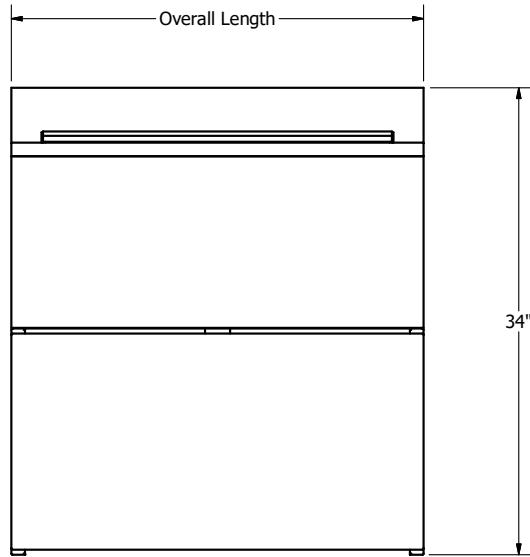

Insulated Ice Bin

Stainless Steel Ice Bins

PRODUCT DATA SHEET

BK RESOURCES