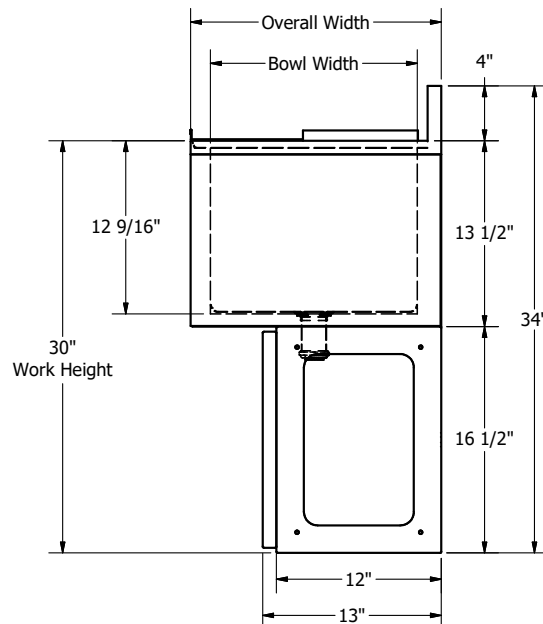

Insulated Ice Bin

Stainless Steel Ice Bins

PRODUCT DATA SHEET

BK RESOURCES