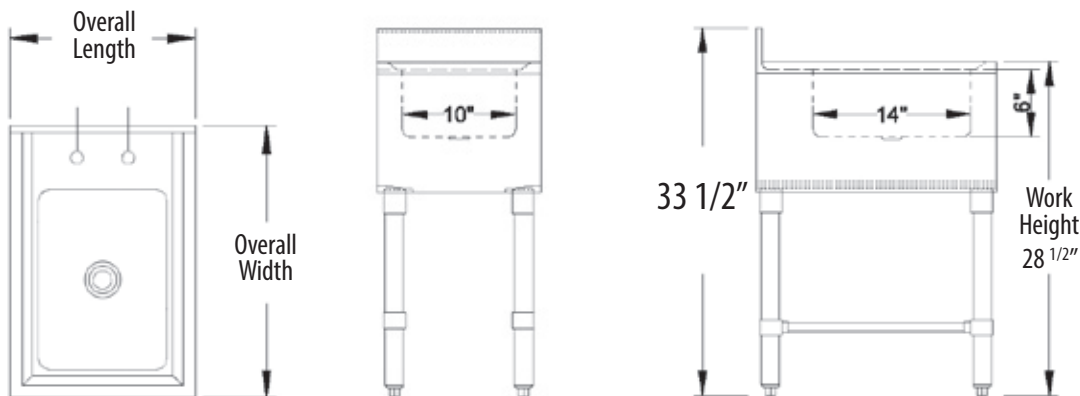

Underbar Dump Sink

Stainless Steel Underbar Dump Sinks

Use your smart phone to scan the above QR code to visit our website:
www.bk-resources.com

Certifications:

Features:

- Bowl Dimensions: 10" (l) x 14" (w) x 6" (d)
- Accepts 4" O.C. Deck Mount Faucet
- Easily Install into Body

Material:

- T-304 18 ga. Stainless Steel Top
- Stainless Steel Legs
- Adjustable High Impact Corrosion Resistant Feet

Options:

- Upgraded Bullet Feet

| Part Number | Unit Size (l x w x h) | Faucet Mount | Included Faucet |
|----------------------|-------------------------|--------------|-----------------|
| UB4-21-1014HSS | 15" x 21 1/4" x 33 1/2" | Deck | - |
| UB4-21-1014HSS-P-G | 15" x 21 1/4" x 33 1/2" | Deck | BKD-6-G |
| UB4-21-1014HSS12 | 12" x 21 1/4" x 33 1/2" | Deck | - |
| UB4-21-1014HSS12-P-G | 12" x 21 1/4" x 33 1/2" | Deck | BKD-6-G |