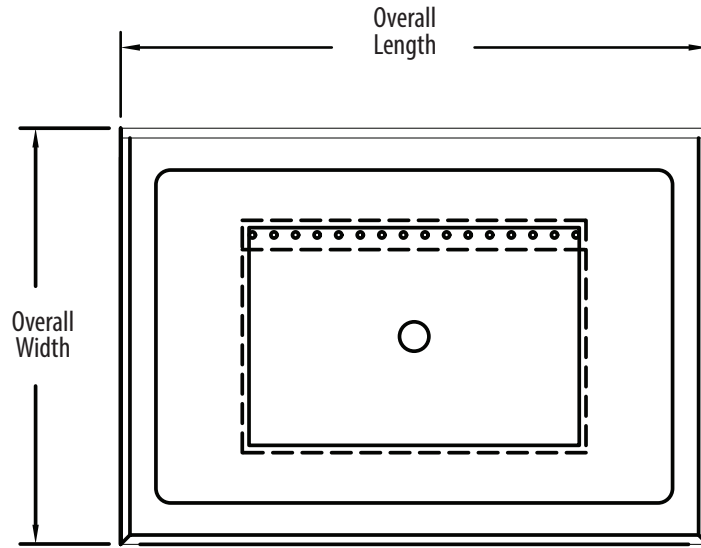

Insulated Ice Bin with Cold Plate

Stainless Steel Ice Bins

PRODUCT DATA SHEET

BK RESOURCES