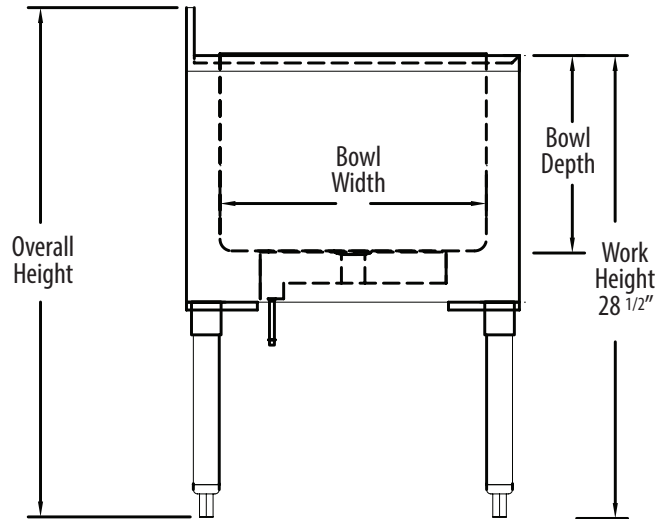

Insulated Ice Bin with Cold Plate

Stainless Steel Ice Bins

PRODUCT DATA SHEET

BK RESOURCES