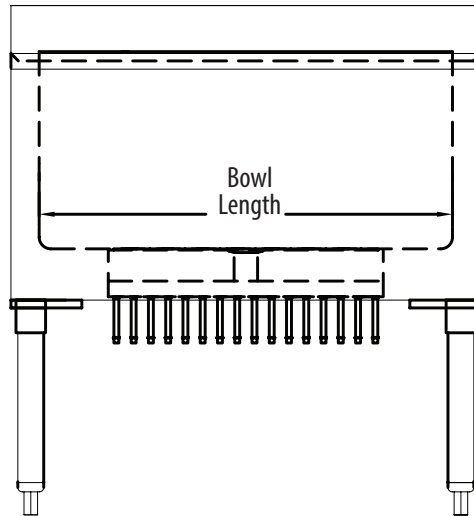

Insulated Ice Bin with Cold Plate

Stainless Steel Ice Bins

PRODUCT DATA SHEET

BK RESOURCES