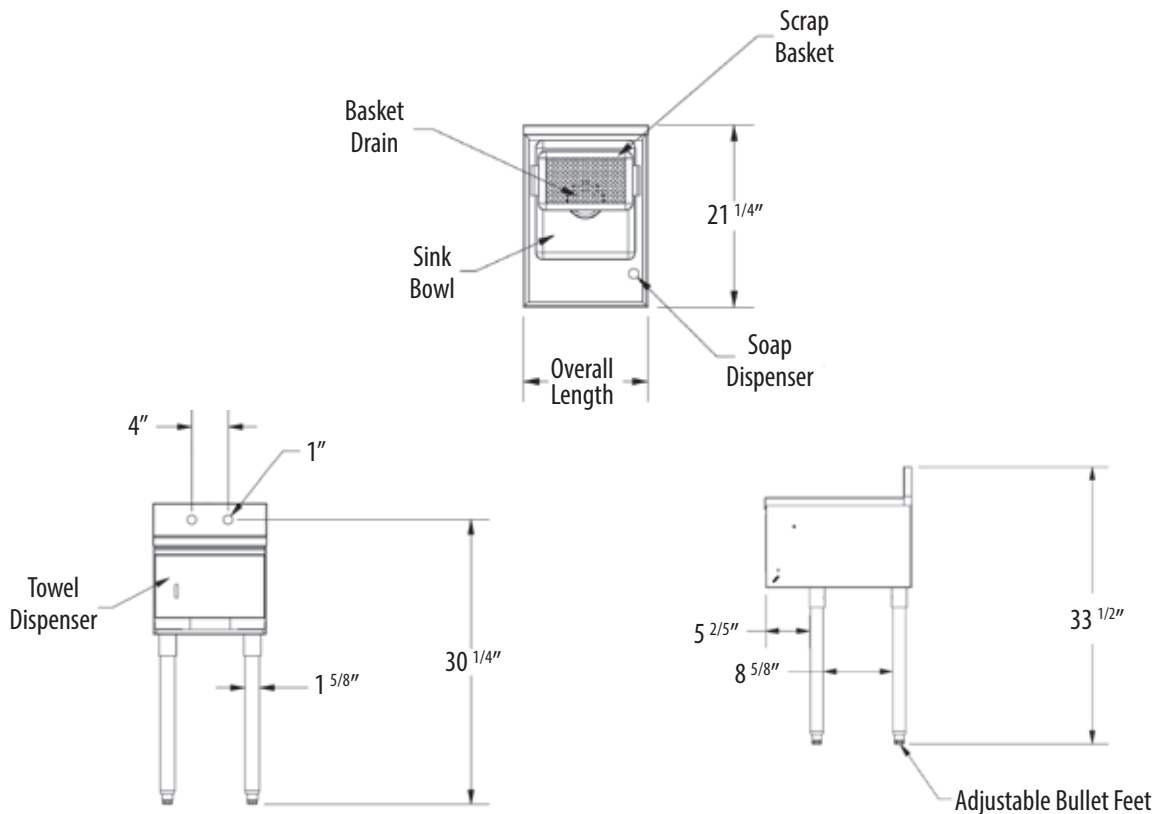

Underbar Dump Sink w/ Soap & Towel Dispenser

**Stainless Steel Underbar Dump Sinks
(21" Front to Back Units)**

Use your smart phone to scan the above QR code to visit our website:
www.bk-resources.com

Features:

- Strainer Basket
- BK-UCSD-1 Soap Dispenser
- BKDR-2 Basket Drain
- Towel Dispenser

Material:

- T-304 18 ga. Stainless Steel
- S/S Legs
- Adjustable High Impact Corrosion Resistant Feet

Part Number	Unit Size (l x w x h)	Faucet Mount	Faucet Included	Overall Length
UB4-21-1012HST-12	12" x 21 1/4" x 33 1/2"	Splash	N/A	12"
UB4-21-1012HST-12-P-G	12" x 21 1/4" x 33 1/2"	Splash	BKF-W2-3G-G	12"
UB4-21-1012HST-15	15" x 21 1/4" x 33 1/2"	Splash	N/A	15"
UB4-21-1012HST-15-P-G	15" x 21 1/4" x 33 1/2"	Splash	BKF-W2-3G-G	15"