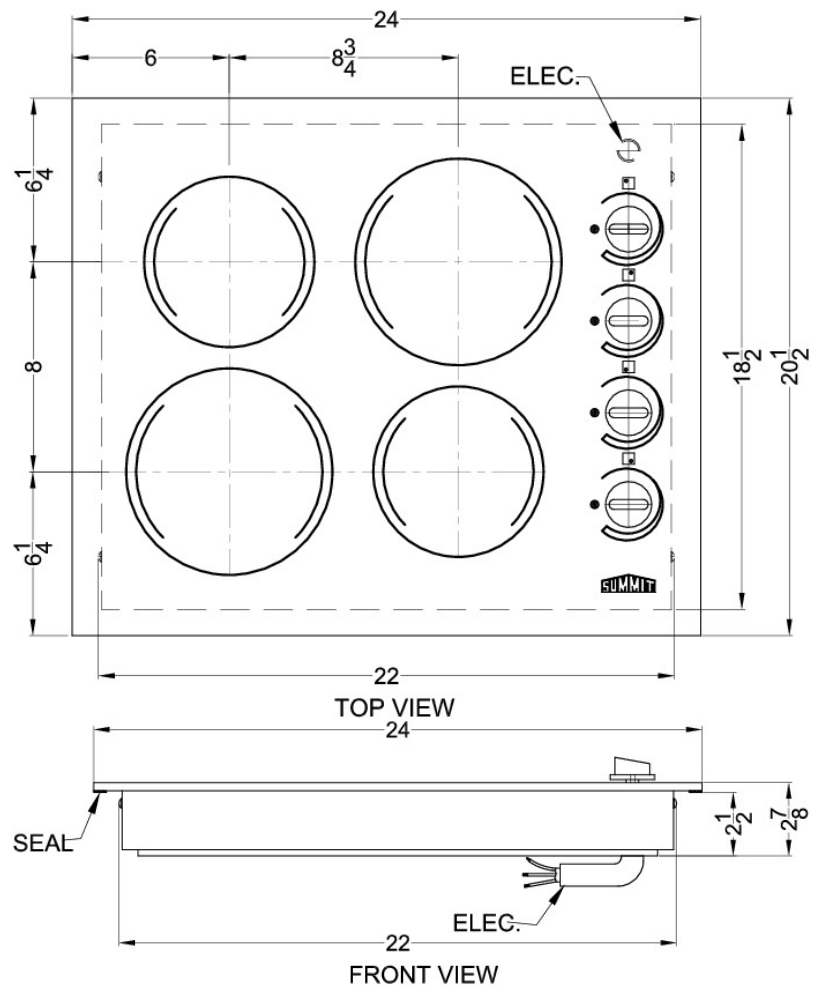

CR424WH

3.0" x 24.0" x 20.5" (H x W x D)

24" wide 4-burner electric cooktop in smooth white ceramic glass finish

Highlights:

24" width is ideally sized for many hard-to-fill cutouts

Smooth white finish in Schott Ceran glass offers easy cleanup

Four 1200W burners made by E.G.O. in Germany

304 grade stainless steel trim adds durable support with professional style

24" width	Designed to fit 22.13" W x 18.63" D cutouts
E.G.O. burners	Considered by many to be the industry's best cooking technology, this unit features four 1200W 6 1/2" burners made in Germany by E.G.O.
Schott Ceran surface	Smooth ceramic glass cooking surface in a clean white finish
Push-to-turn knobs	Controls require a gentle push to help prevent cooking accidents
Stainless steel trim	Stainless steel border adds an extra touch of style
Indicator lights	Each burner includes an indicator light to show when the unit is on

Specifications:

Cutout Width	22.13"
Cutout Depth	18.63"
Cutout Height	2.5"
Height	3.0"
Width	24.0"
Depth	20.5"
Countertop Cutout Width	22.13"
Countertop Cutout Depth	18.63"
US Electrical Safety	UL
Canadian Electrical Safety	ULC
Voltage/Frequency	220 V AC/60 Hz
Amps	21.0
Number of Burners	4
Surface Type	Glass
Heating Type	Radiant
Burner Type	Glasstop
Burner Temperature Control	Dial
Parts/Labor Warranty	1 Year