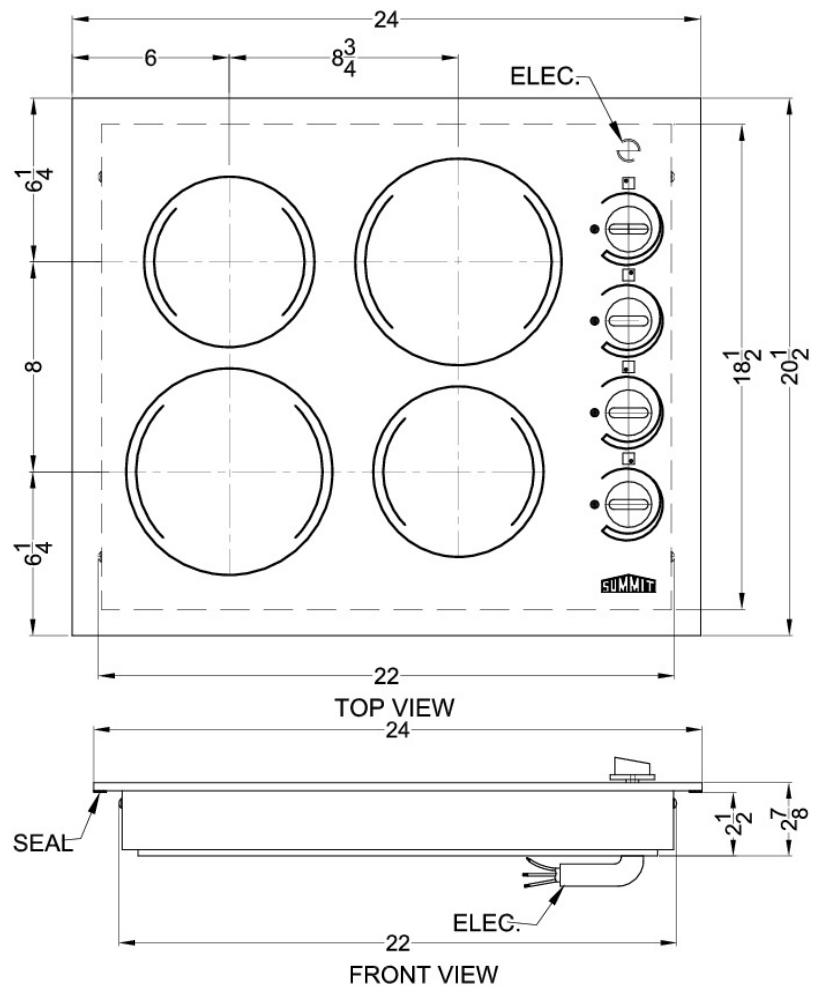

## CR424BL

3.0" x 24.0" x 20.5" (H x W x D)

24" wide 4-burner electric cooktop in smooth black ceramic glass finish

### Highlights:

24" width is ideally sized for many hard-to-fill cutouts

Smooth black finish in Schott Ceran glass offers easy cleanup

Four 1200W burners made by E.G.O. in Germany

304 grade stainless steel trim adds durable support with professional style

24" width	Designed to fit 22.13" W x 18.63" D cutouts
E.G.O. burners	Considered by many to be the industry's best cooking technology, this unit features four 1200W 6 1/2" burners made in Germany by E.G.O.
Schott Ceran surface	Smooth ceramic glass cooking surface in a sleek black finish
Push-to-turn knobs	Controls require a gentle push to help prevent cooking accidents
Stainless steel trim	Stainless steel border adds an extra touch of style
Indicator lights	Each burner includes an indicator light to show when the unit is on

## Specifications:

Cutout Depth	18.63"
Cutout Width	22.13"
Cutout Height	2.5"
Height	3.0"
Width	24.0"
Depth	20.5"
Countertop Cutout Width	22.13"
Countertop Cutout Depth	18.63"
Canadian Electrical Safety	ULC
Amps	21.0
Voltage/Frequency	220 V AC/50 Hz
US Electrical Safety	UL
Burner Temperature Control	Dial
Burner Type	Glasstop
Surface Type	Glass
Number of Burners	4
Heating Type	Radiant
Parts/Labor Warranty	1 Year