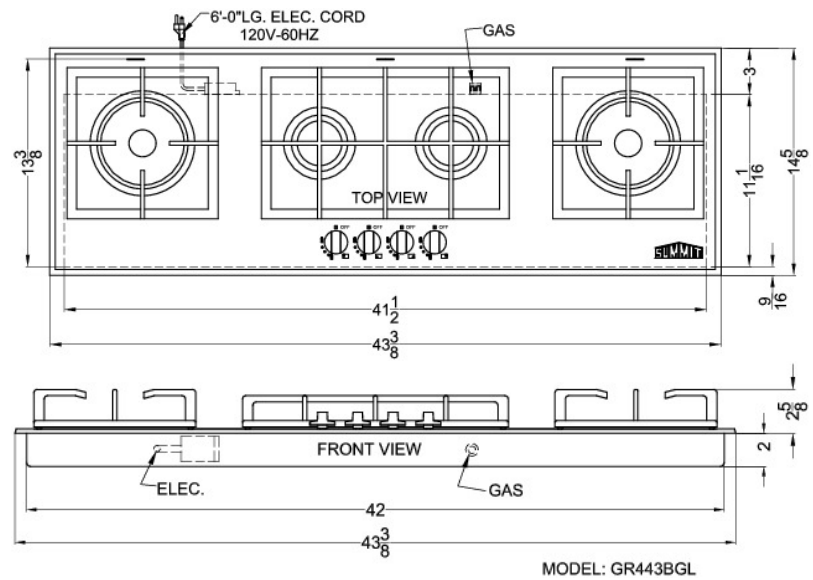

**GC443BGL**

3.2" x 43.38" x 14.63" (H x W x D)

4-burner island gas-on-glass cooktop with sealed burners and cast iron grates

**Highlights:**

- Island style cooktop lets you get the most out of counter space
- Cast iron grates for durable cooking with added convenience
- Smooth black tempered glass surface offers easy cleanup and modern style
- Four sealed burners with thermocouple flame failure protection

Tempered glass surface	Elite construction with modern elegance
4 Sealed burners	Includes two ultra 10,300 BTU and two 4,350 BTU burners to meet all cooking needs
Cast iron grates	Center grates are continuous for cooking ease
Conversion kit included	Unit is preset for natural gas but can be converted to LP with included kit
Thermocouple flame failure protection	Automatically turns gas off after 12 seconds if flame is extinguished
Designed for built-in installation	Cutout dimensions: 2" H x 41 5/8" W x 13 1/2" D

## Specifications:

Height	3.2"
Width	43.38"
Depth	14.63"
Countertop Cutout Width	41.63"
Countertop Cutout Depth	13.5"
Canadian Electrical Safety	ULC
US Electrical Safety	UL
Burner Temperature Control	Dial
Number of Burners	4
LP Convertible	true
Ignition Type	Spark
Cooktop Surface	Glass
Parts/Labor Warranty	1 Year