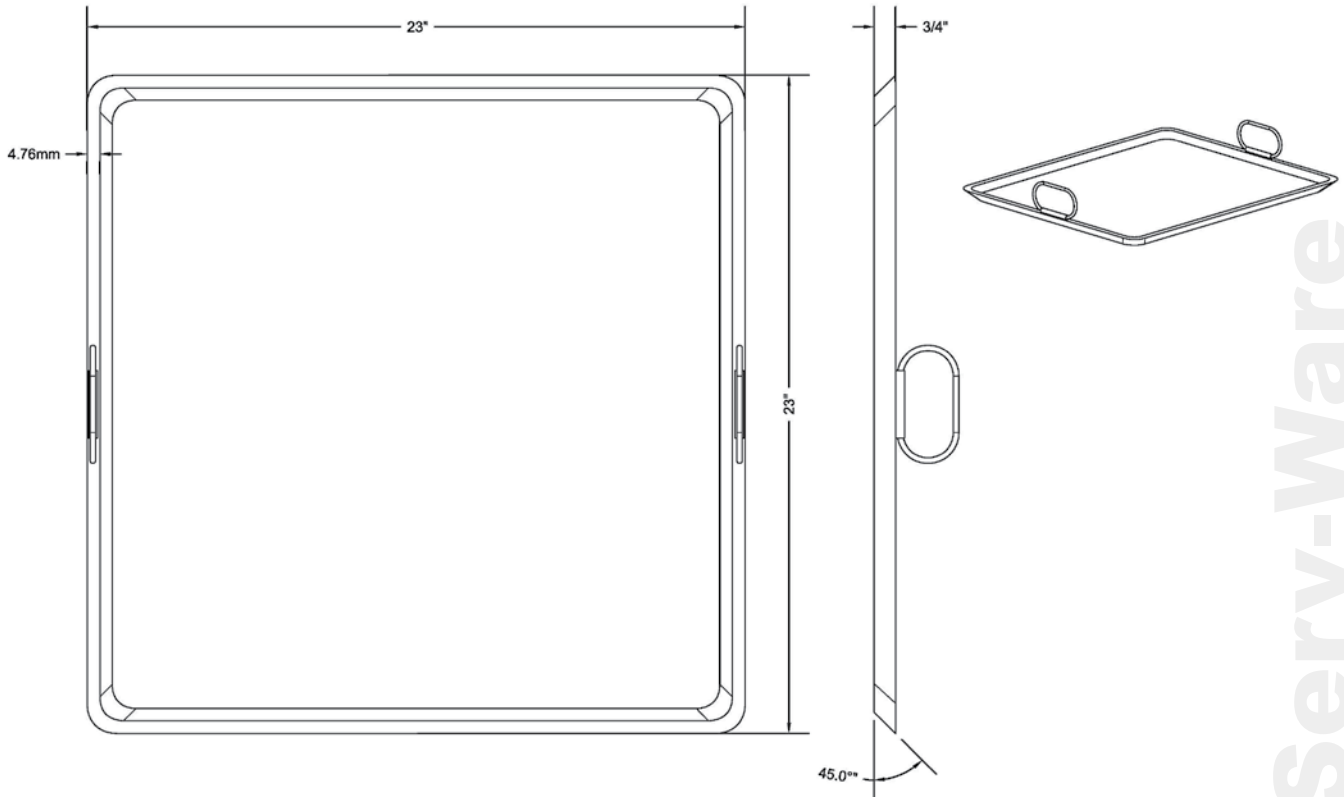

## **PG2323 Features**

- Heavy duty 7 gauge steel
- Dimensions 23"W x 23"D x ¾"H
- ¾" Lip on sides to prevent spillage
- Weight: 30 lbs
- Shipping dimensions: 25.5"W x 28.5"D x 1.5"H

## **PG2323S Features**

- Heavy duty 7 gauge, 430 series stainless steel
- Dimensions 23"W x 23"D x ¾"H
- ¾" Lip on sides to prevent spillage
- Weight: 30 lbs
- Shipping dimensions: 25.5"W x 28.5"D x 1.5"H

# Portable Griddle

**PG2323 & PG2323S**

Serv-Ware

<b>Model</b>	<b>Description</b>	<b>Dimensions</b> (H x W x D)	<b>Weight / lbs.</b> (Shipping)
PG2323	Portable Griddle 7GA Steel	3/4" H X 23"W X 23" D	30 lbs.
PG2323S	Portable Griddle 7GA SS Steel	3/4" H X 23"W X 23" D	30 lbs.