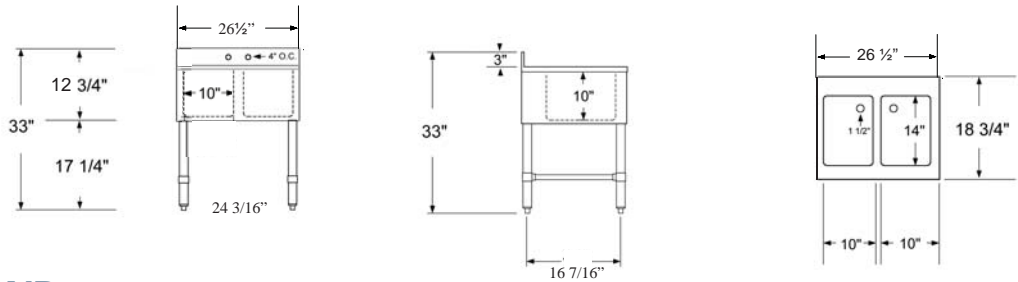

Item# _____

Project: _____

Qty: _____

2 Bowl Bar Sink Stainless Steel

BAR2B26-CWP