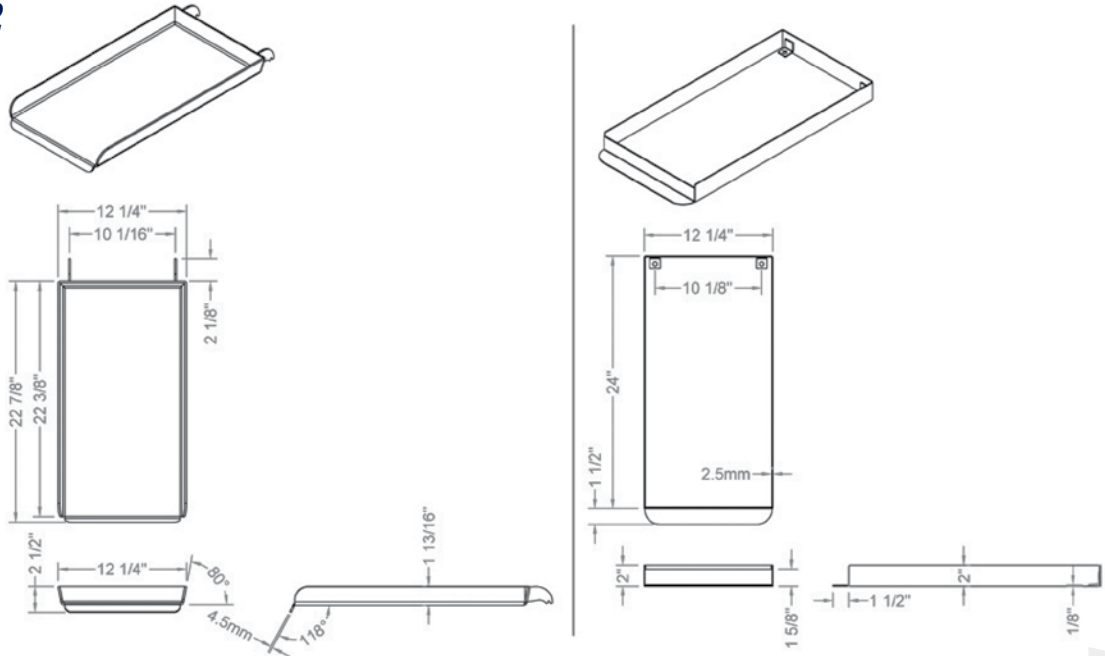

Item# _____

Project: _____

Qty: _____

Add-On Griddle Top

AG12