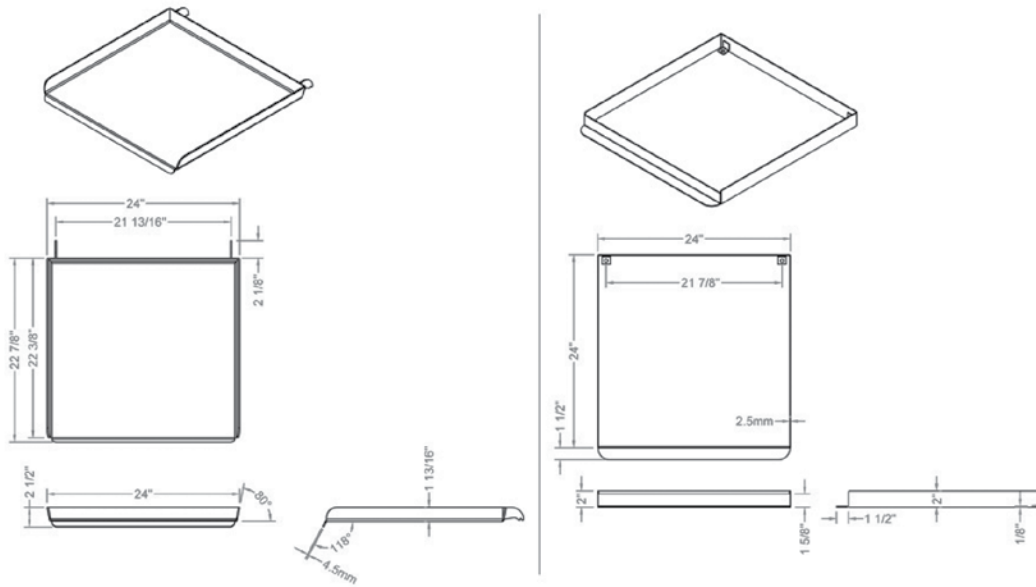

AG24

Model

Description

Dimensions

Weight / lbs.

AG12

Add-On Griddle Top

(H x W x D)
4" H x 12" W x 27" D

(Shipping)

34 lbs.

AG24

Add-On Griddle Top

4" H x 24" W x 27" D

45 lbs.

Serv-Ware
www.servware.com

Phone: (800).768.5953

Fax: (800).976.1299

Revised 10/18

Serv-Ware