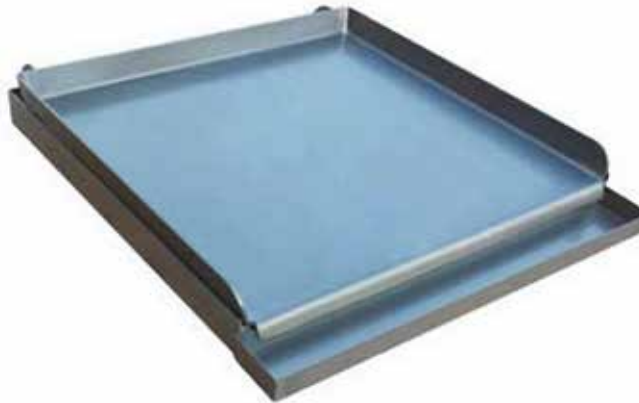

# Add-On Griddle Top

**AG12**

**AG24**

## AG-12 Features

- Griddle top fits on 2 burner commercial range 12"w x 27"d x 4"h
- 7 Gauge metal griddle pan 12"w x 22-3/4"d w/ 1-1/2" up & 3/4" Down adjustment
- 7 Gauge metal hooks
- 12 Gauge 304 series stainless adjustable frame 12"w x 24"d x 2"h
- 12 Gauge aluminum handle bar 1-1/4"w x 6-3/4"l
- 20 Gauge 304 series stainless removable grease Tray 12"w x 3"d x 1-1/4"d
- Weight: 34 lbs
- Shipping dimensions: 14.5"W x 27.25"D x 3.75"H

## AG-24 Features

- Griddle top fits on 2 burner commercial range 24"w x 27"d x 4"h
- 7 Gauge metal griddle pan 24"w x 22-3/4"d w/ 1-1/2" up & 3/4" Down adjustment
- 7 Gauge metal hooks
- 12 Gauge 304 series stainless adjustable frame 24"w x 24"d x 2"h
- 12 Gauge aluminum handle bar 1-1/4"w x 6-3/4"l
- 20 Gauge 304 series stainless removable grease Tray 24"w x 3"d x 1-1/4"d
- Weight: 45 lbs
- Shipping dimensions: 25"w x 27.25"D x 3.75"H