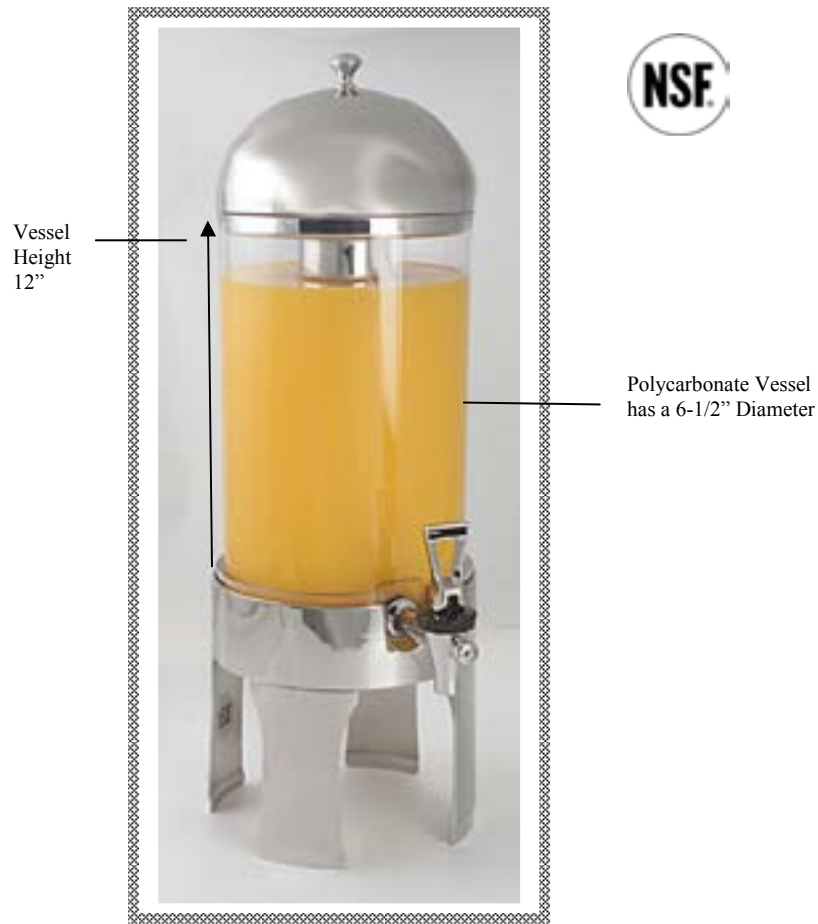

2511-6/4 Beverage Dispenser

4 Liter Beverage Dispenser

18/10 Stainless Steel with Ice Tube

Height: 22 inches

Width with Spout: 11.25 inches

Width of Vessel: 6-1/2 inches

Weight: 10 lbs.

Carton Weight: 11 lbs.

Carton Quantity: 2

Carton Weight: 23 lbs.

SpringUSA®

127 Ambassador Drive, Suite 147 Naperville, IL 60540-4079
Phone: 800-535-8974 • Fax: 630-527-8677 • www.springusa.com