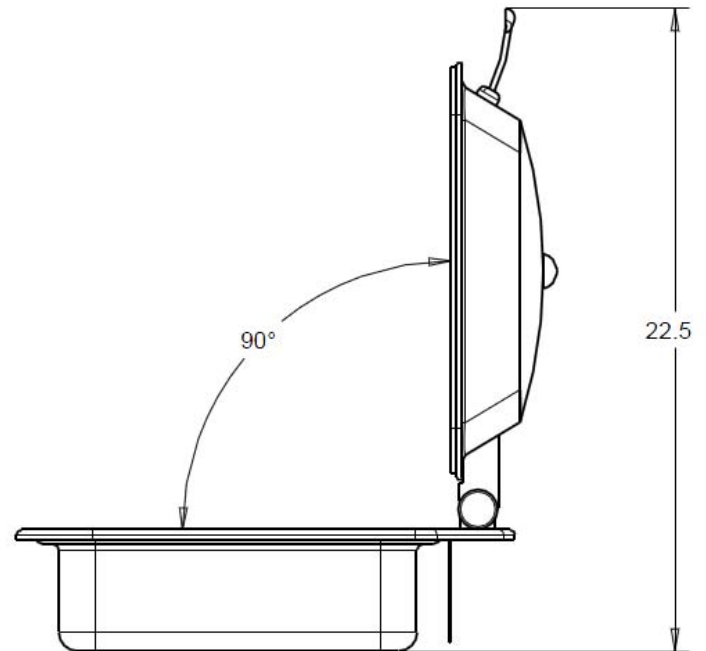

2174-6 Reflections By Spring USA Square Induction Buffet Server

www.springusa.com

Spring USA®
The Evolution of Intelligent Design™

800-535-8974