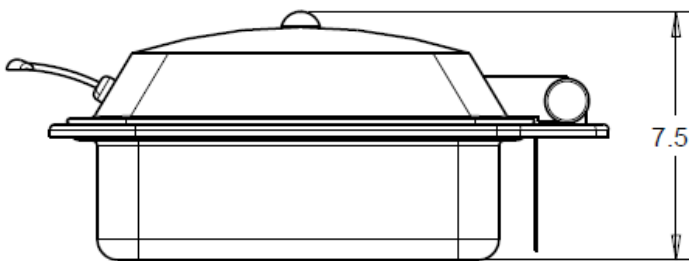

2174-6 Reflections By Spring USA Square Induction Buffet Server

www.springusa.com

Spring USA®
The Evolution of Intelligent Design™

800-535-8974