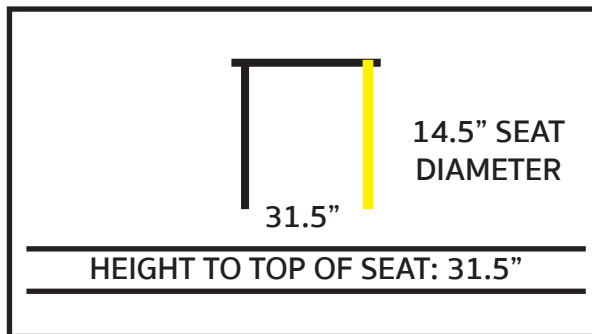

- Clear coat frame finish
- 1.2mm frame thickness
- Flat swivel with metal ball bearings
- Non-marring poly glides
- Seat cushion 4" thick
- Quality fabric backed commercial grade vinyl
- Available in vinyl colors: Black, Buckskin, Espresso, Red and Wine.
- Seats ship unattached - *simple seat attachment is required*
- 51 ball bearing heavy duty swivel available for upcharge
- Barstool weight: 20 lbs.