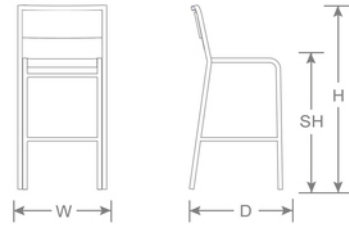

Sid Bar #1230

Designer: emuamericas

DETAILS

H	W	D	Lbs
42.5"	18"	23.5"	11

Outdoor/Indoor Barstool

Frame: Square Tube Aluminum

Seat/Back: All-Weather Wicker

SHIPPING