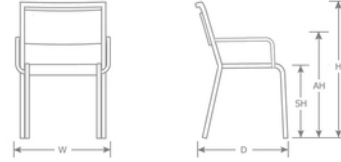

DETAILS

H	W	D	Lbs
32.5"	21.5"	25.5"	10.5

Outdoor/Indoor Stacking Armchair

Frame: Square Tube Aluminum

Seat/Back: All-Weather Wicker

SHIPPING

Master Pack Quantity: 6

FOB: PA 17042