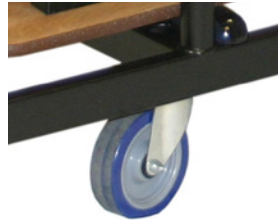

FLT Transport Caddies

Transport & Store Tables
Easily & Securely.

Model No. TAC12C

SICO® QUALITY

Transport and safely store SICO® folding leg tables with ease. Transport caddies accommodate all sizes and shapes of SICO® folding leg tables. Save even more storage space by opting for our stacking caddy options. Heavy-duty caddies are built to last with SICO's renowned attention to quality.

High Load Capacity

Holds up to (32) 18" wide Rectangle FLT tables or (16) 30" wide Rectangle FLT tables.

Premium Casters

Built for durability and smooth rolling. Two fixed casters and two swivel casters for easy maneuverability.

14 gauge Steel

Highly durable and built to withstand rigorous use. Securely holds tables in place during transport.

FLT Transport Caddy Features

Modesty Panel Rack (Optional)

14 Gauge Steel

Black Powder Coat Finish

Two Fixed Casters: Allows one person to easily maneuver caddy into tight spaces. (Two swivel casters on user end)

Easy Grip Handle: At a convenient height so there are no difficulties bending or gripping the caddy during transport.