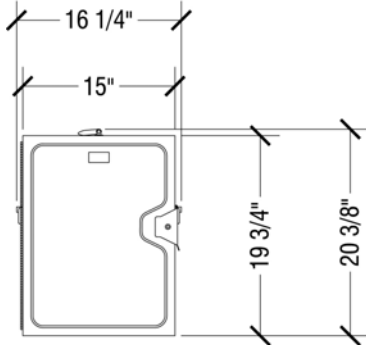

* Model numbers shown denote stainless steel box. Add 'B' to end of model number to order black steel metal box.

For More Information Visit: http://www.sicoinc.com/fuel_food_warmer.php
7525 Cahill Road, Minneapolis MN 55439
1.800.533.7426

SICO[®] Solid Fuel Food Warmer Dimensions

Solid Fuel Food Warmer Dimensions

Inside Dimensions: 13.25" w x 17" h x 13" d

Top View

Front View

Side View

For More Information Visit: http://www.sicoinc.com/fuel_food_warmer.php