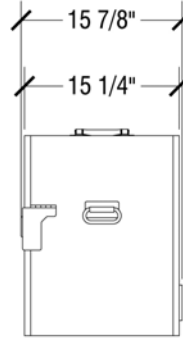

SICO[®] Solid Fuel Food Warmer Dimensions

Solid Fuel Food Warmer Dimensions

Inside Dimensions: 13.25" w x 17" h x 13" d

Top View

Front View

Side View

For More Information Visit: http://www.sicoinc.com/fuel_food_warmer.php