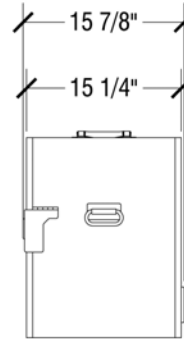

# SICO<sup>®</sup> Electric Food Warmer Dimensions

## Electric Fuel Food Warmer Dimensions

Inside Dimensions: 13.25" w x 17" h x 13" d

Top View

Front View

Side View

For More Information Visit: [http://www.sicoinc.com/electric\\_food\\_warmer.php](http://www.sicoinc.com/electric_food_warmer.php)