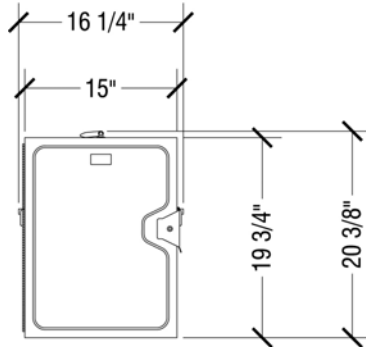

# SICO<sup>®</sup> Electric Food Warmer Dimensions

## Electric Fuel Food Warmer Dimensions

Inside Dimensions: 13.25" w x 17" h x 13" d

Top View

Front View

Side View

For More Information Visit: [http://www.sicoinc.com/electric\\_food\\_warmer.php](http://www.sicoinc.com/electric_food_warmer.php)