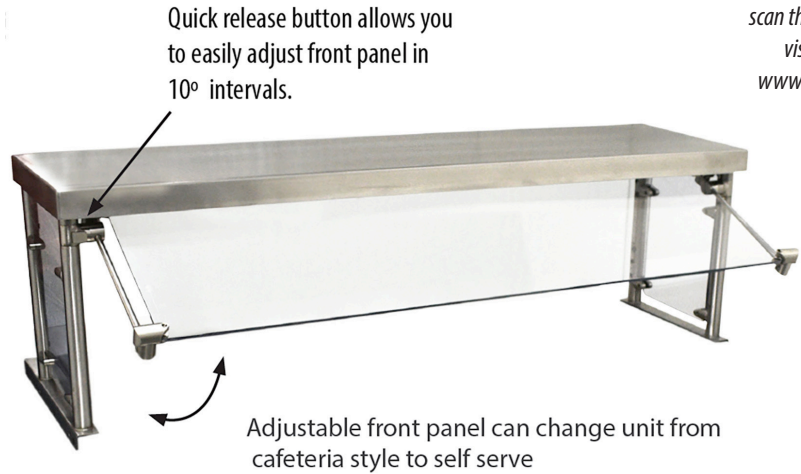

Multi-Use Adjustable Sneeze Guard with Stainless Steel Shelf

Sneeze Guards

Use your smart phone to scan the above QR code to visit our website:
www.bk-resources.com

Features:

- Surface Mounts Directly to Table with Included Self-Tapping Screws and Flange Base
- Ships Knocked Down
- Patent Pending

Material:

- 1" 18 Gauge Stainless Steel Posts & End Caps
- 1/4" Tempered Glass Panels

Part Number	Overall Length	Overall Height
SG-MUS-36	36"	18"
SG-MUS-48	48"	18"
SG-MUS-60	60"	18"
SG-MUS-72	72"	18"

PRODUCT DATA SHEET