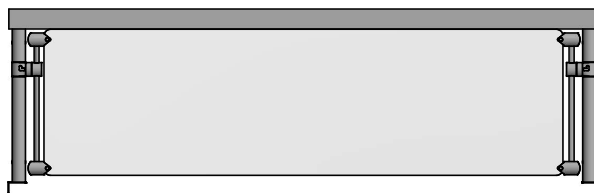

Multi-Use Adjustable Sneeze Guard with Stainless Steel Shelf

Sneeze Guards

Use your smart phone to scan the above QR code to visit our website:
www.bk-resources.com

Features:

- Surface Mounts Directly to Table with Included Self-Tapping Screws and Flange Base
- Ships Knocked Down
- Patent Pending

Material:

- 1" 18 Gauge Stainless Steel Posts & End Caps
- 1/4" Tempered Glass Panels

Part Number	Overall Length	Overall Height
SG-MUS-36	36"	18"
SG-MUS-48	48"	18"
SG-MUS-60	60"	18"
SG-MUS-72	72"	18"

PRODUCT DATA SHEET