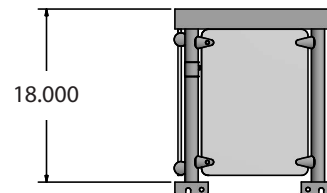

Multi-Use Adjustable Sneeze Guard with Stainless Steel Shelf

Sneeze Guards

Use your smart phone to scan the above QR code to visit our website:
www.bk-resources.com

Features:

- Surface Mounts Directly to Table with Included Self-Tapping Screws and Flange Base
- Ships Knocked Down
- Patent Pending

Material:

- 1" 18 Gauge Stainless Steel Posts & End Caps
- 1/4" Tempered Glass Panels

Part Number	Overall Length	Overall Height
SG-MUS-36	36"	18"
SG-MUS-48	48"	18"
SG-MUS-60	60"	18"
SG-MUS-72	72"	18"

PRODUCT DATA SHEET