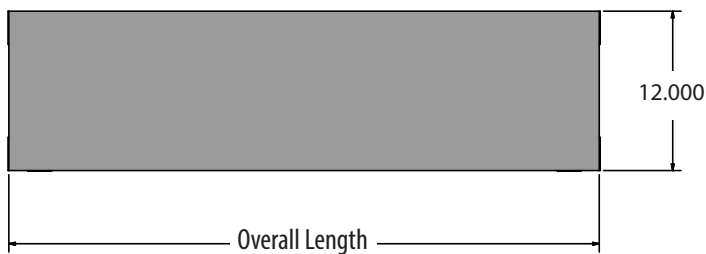

Multi-Use Adjustable Sneeze Guard with Stainless Steel Shelf

Sneeze Guards

Use your smart phone to scan the above QR code to visit our website:
www.bk-resources.com

Features:

- Surface Mounts Directly to Table with Included Self-Tapping Screws and Flange Base
- Ships Knocked Down
- Patent Pending

Material:

- 1" 18 Gauge Stainless Steel Posts & End Caps
- 1/4" Tempered Glass Panels

Part Number	Overall Length	Overall Height
SG-MUS-36	36"	18"
SG-MUS-48	48"	18"
SG-MUS-60	60"	18"
SG-MUS-72	72"	18"

PRODUCT DATA SHEET