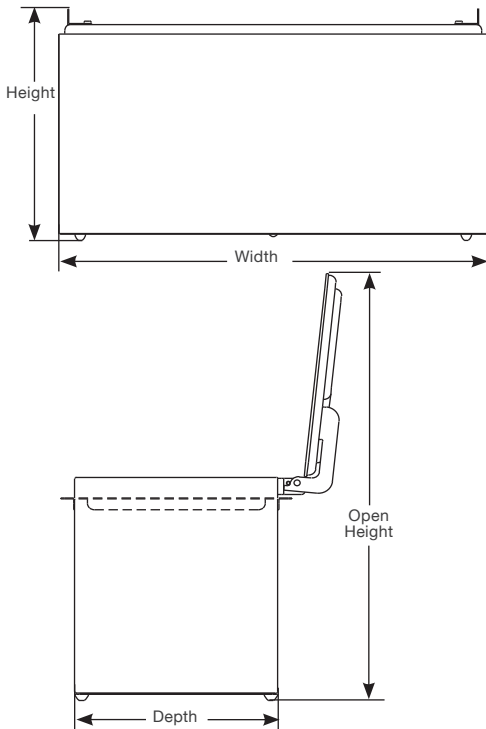

Specifications

Part Number	Capacity	Dimensions (height x width x depth)	Open Height	Weight
67850	1/6-size pan 2 3/4 qt	8 5/8" x 8 13/16" x 9 3/4"	15 7/8"	6.7 lb 3.0 kg
67860	2.6 L	21.9 x 22.4 x 24.8 cm	40.3 cm	5 lb 2.3 kg
67770	(2) 1/6-size pans	9 9/16" x 13 5/8" x 8 11/16" 24.3 x 34.6 x 22.1 cm	16 3/8" 41.6 cm	10 lb 4.5 kg
67780		1 7/8" x 13 5/8" x 8 11/16" 4.8 x 37.1 x 22.1 cm	8 5/8" 21.9 cm	
67080	(3) 1/6-size pans	9 9/16" x 20" x 8 11/16" 24.3 x 50.8 x 22.1 cm	16 3/8" 41.6 cm	12 lb 5.4 kg
67160		1 7/8" x 20" x 8 11/16" 4.8 x 20.8 x 22.1 cm	8 5/8" 21.9 cm	
IRS-2DI 67780	cutout size	13 3/4" x 7 3/8" 35 x 18.7 cm		
IRS-3DI 67160	cutout size	20 1/8" x 7 3/8" 51.1 x 18.7 cm		