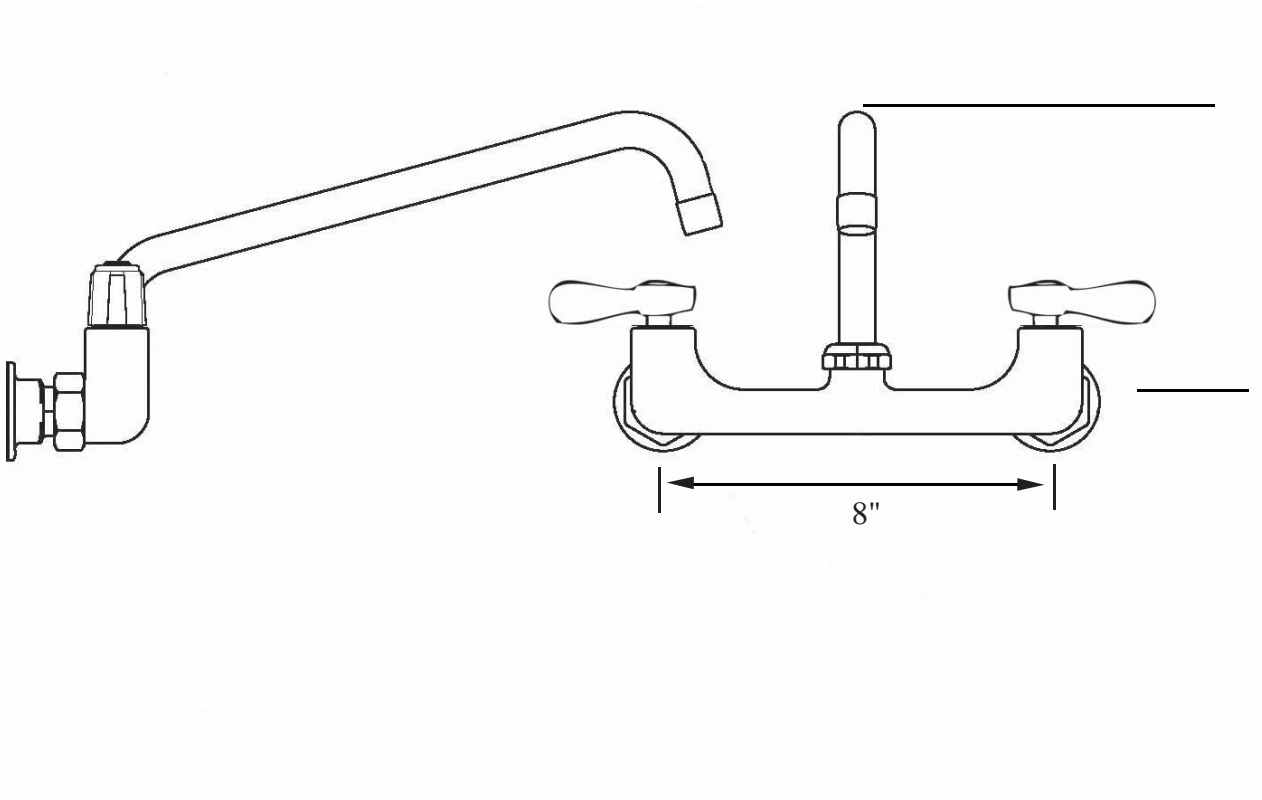

Item# _____
Project: _____
Qty: _____

Wall Mount Faucet

Serv-Ware

Features

- Wallmount, 8" Centers
- Swivel Flanges with ½" NPT Inlets
- Swing Spout, 8" - 16" Lengths

Serv-Ware
www.servware.com

Phone:(800).768.5953

Fax:(800).976.1299

Revised 2/15

Item# _____

Project: _____

Qty: _____

Wall Mount Faucet

Serv-Ware

<i>Model</i>	<i>Description</i>	<i>Weight/lbs</i> (Shipping)
WF08-CWP	8" spout	3
WF10-CWP	10" spout	3
WF12-CWP	12" spout	3
WF14-CWP	14" spout	3.25
WF16-CWP	16" spout	3.25