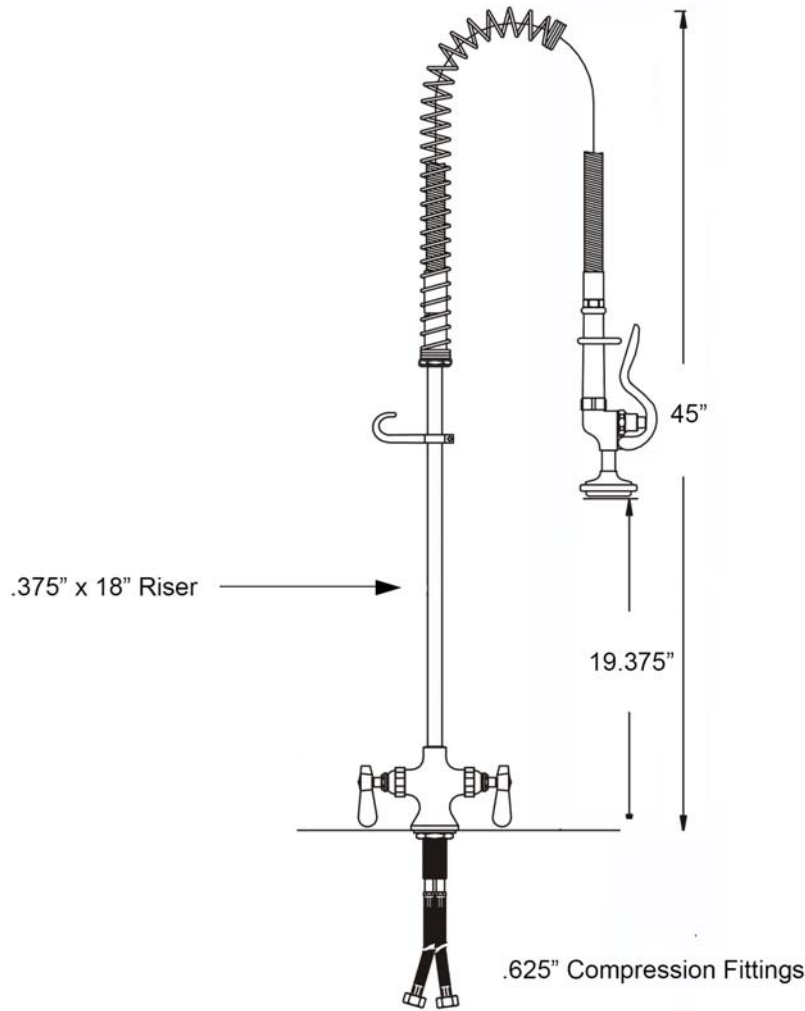

Item# _____

Project: _____

Qty: _____

Deck Mount Pre-Rinse

SERV-WARE

<i>Model</i>	<i>Description</i>	<i>Weight/lbs</i> (Shipping)
PRS4-CWP	8" Center Wall Mount	13

Serv-Ware
www.servware.com

Phone:(800).768.5953

Fax:(800).976.1299

Revised 2/15