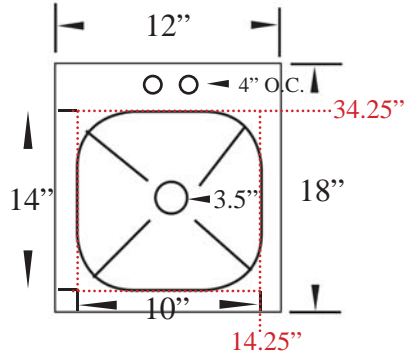

Item# _____
Project: _____
Qty: _____

Drop In Sink Stainless Steel

Features

- 16 Gauge Top
- 18 Gauge Bowl
- 304 Series Stainless Steel
- 4" O.C. Deck Mount Faucet
- 3.5" Basket Strainer
- .25" x 1.25" Mounting Studs

Qty: _____

Drop In Sink Stainless Steel

serv-ware

Model	Bowl Size (W x D)	Cut Out (W x D)	Size (W x D)	Weight / lbs. (Shipping)
DIS-1C10145-CWP	1) 10" x 14"	10.5" x 14.25"	12" x 18"	9
DIS-1C1014-CWP	1) 10" x 14"	10.5" x 14.25"	12" x 18"	13
DIS-2C1014-CWP	2) 10" x 14"	22.25" x 14.25"	24" x 18"	23
DIS-2C1416-CWP	2) 14" X 16"	30.5" x 16.25"	33" x 21"	
DIS-2C2016-CWP	2) 20" X 16"	42.5" x 16.25"	45" x 21"	
DIS-3C1014-CWP	3) 10" x 14"	34.25" x 14.25"	36" x 18"	33
DIS-3C1620-CWP	3) 16" X 20"	52.5" x 20.25"	55" x 25"	