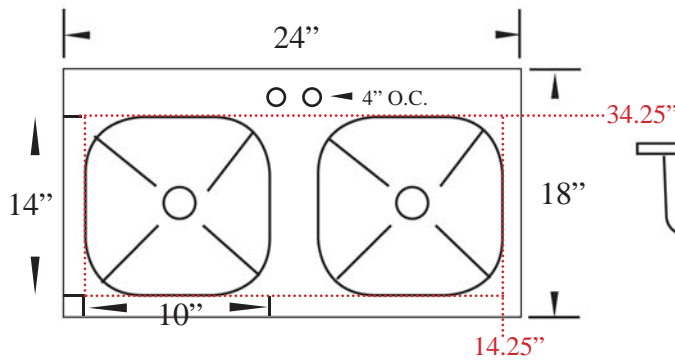

Item# _____
Project: _____
Qty: _____

Drop In Sink Stainless Steel

Features

- 16 Gauge Top
- 18 Gauge Bowl
- 304 Series Stainless Steel
- 4" O.C. Deck Mount Faucet
- 3.5" Basket Strainer
- .25" x 1.25" Mounting Studs

Qty: _____

Drop In Sink Stainless Steel

serv-ware

Model	Bowl Size (W x D)	Cut Out (W x D)	Size (W x D)	Weight / lbs. (Shipping)
DIS-1C10145-CWP	1) 10" x 14"	10.5" x 14.25"	12" x 18"	9
DIS-1C1014-CWP	1) 10" x 14"	10.5" x 14.25"	12" x 18"	13
DIS-2C1014-CWP	2) 10" x 14"	22.25" x 14.25"	24" x 18"	23
DIS-2C1416-CWP	2) 14" X 16"	30.5" x 16.25"	33" x 21"	
DIS-2C2016-CWP	2) 20" X 16"	42.5" x 16.25"	45" x 21"	
DIS-3C1014-CWP	3) 10" x 14"	34.25" x 14.25"	36" x 18"	33
DIS-3C1620-CWP	3) 16" X 20"	52.5" x 20.25"	55" x 25"	