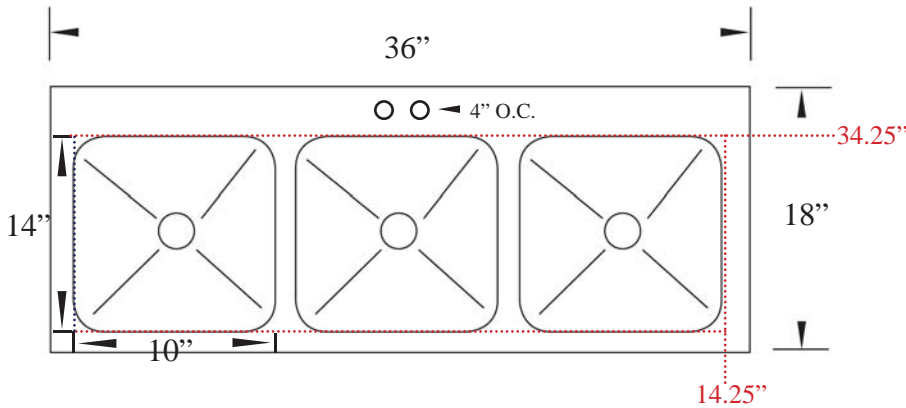

Item# _____
Project: _____
Qty: _____

Drop In Sink Stainless Steel

Features

- 16 Gauge Top
- 18 Gauge Bowl
- 304 Series Stainless Steel
- 4" O.C. Deck Mount Faucet
- 3.5" Basket Strainer
- .25" x 1.25" Mounting Studs

Qty: _____

Drop In Sink Stainless Steel

serv-ware

Model	Bowl Size (W x D)	Cut Out (W x D)	Size (W x D)	Weight / lbs. (Shipping)
DIS-1C10145-CWP	1) 10" x 14"	10.5" x 14.25"	12" x 18"	9
DIS-1C1014-CWP	1) 10" x 14"	10.5" x 14.25"	12" x 18"	13
DIS-2C1014-CWP	2) 10" x 14"	22.25" x 14.25"	24" x 18"	23
DIS-2C1416-CWP	2) 14" X 16"	30.5" x 16.25"	33" x 21"	
DIS-2C2016-CWP	2) 20" X 16"	42.5" x 16.25"	45" x 21"	
DIS-3C1014-CWP	3) 10" x 14"	34.25" x 14.25"	36" x 18"	33
DIS-3C1620-CWP	3) 16" X 20"	52.5" x 20.25"	55" x 25"	