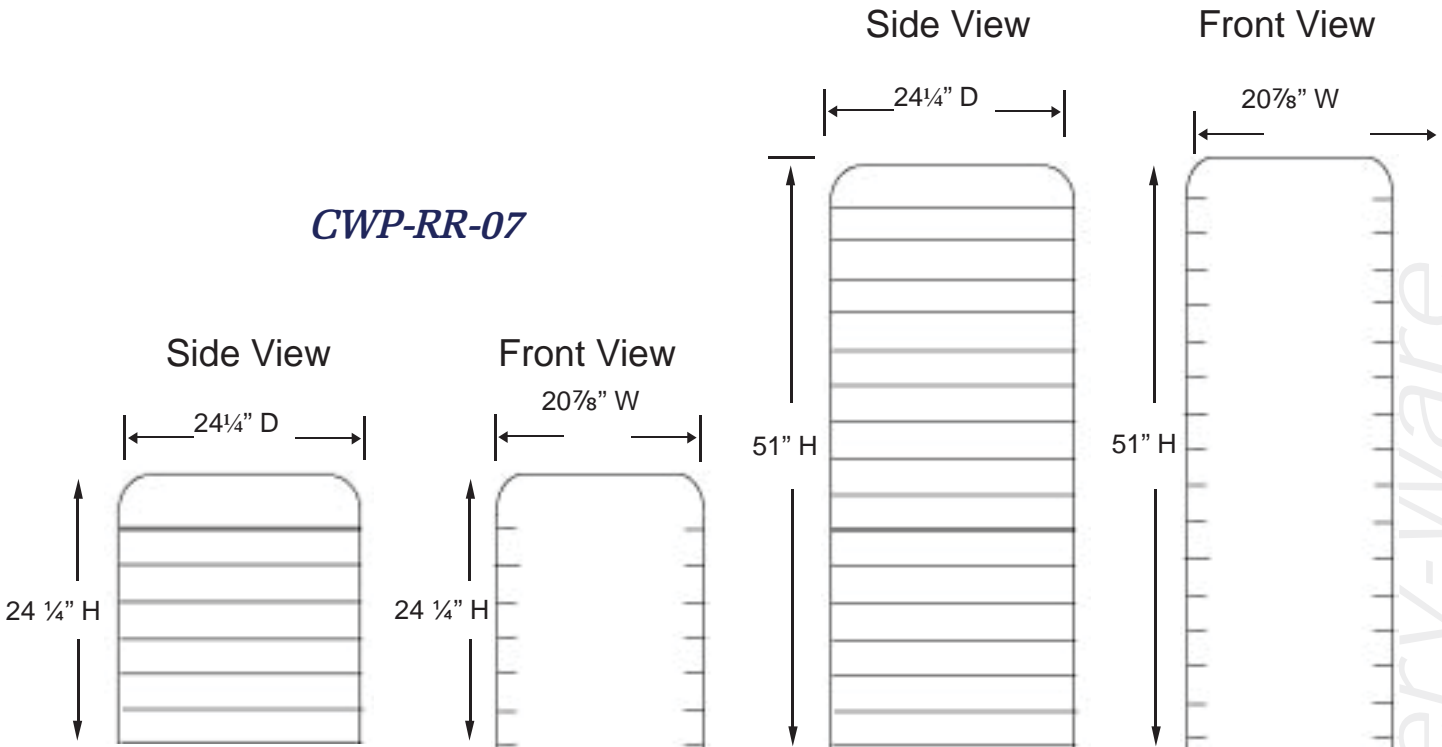

Item# _____
Project: _____
Qty: _____

Refrigerator Pan Rack

CWP-RR-16

CWP-RR-07

Serv-Ware

Features

- 1" Square Tube Frame
- 7 or 16 Pan Capacity
- Ideal for Storage of Bun Pans or Trays
- Ships Knocked Down

CWP-RR-16

Serv-Ware

Model #

Description

Weight/lbs.

CWP-RR-07
CWP-RR-16

7 Pan
16 Pan

(Shipping)
13
27