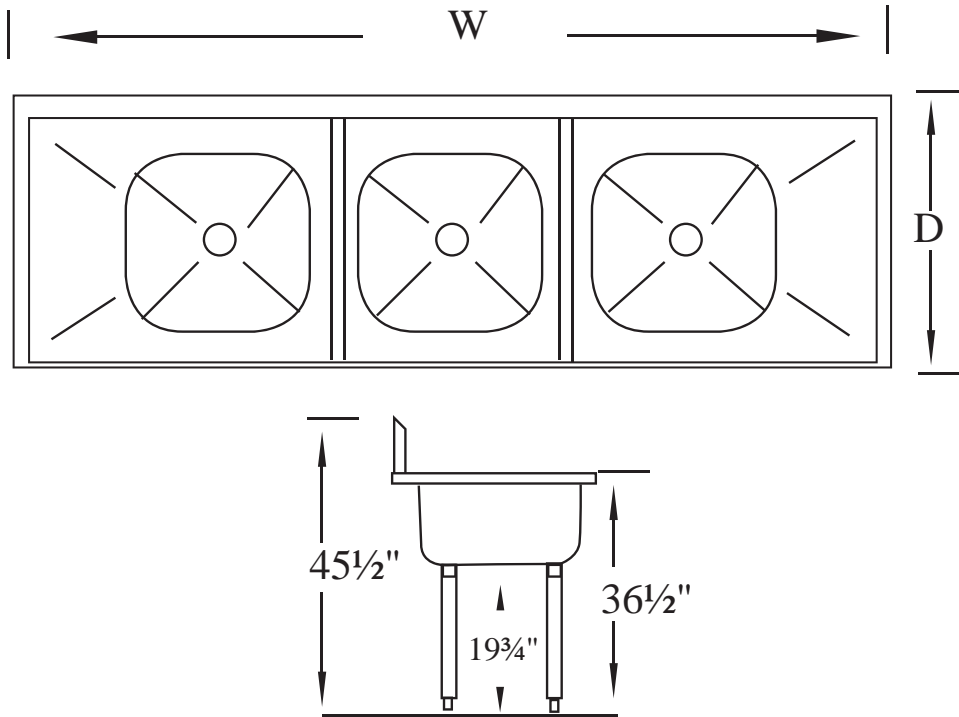

Item# _____
Project: _____
Qty: _____

3 Bowl Heavy Duty Sink Stainless Steel 16 Gauge, 14" Deep

Serv-Ware

Features

- 304 Series Stainless Steel
- 16 Gauge Construction
- Stainless Steel Gussets
- 14" Deep Bowls with 2" Separation
- 10½" Backsplash (11¾" from Deck to Tile Edge)
- Galvanized Legs with Adjustable Feet
- Basket Strainers Included

Qty: _____

V

3 Bowl Heavy Duty Sink Stainless Steel 16 Gauge, 14" Deep

Serv-Ware

Model	Bowl Size (W x D)	Drain Boards	Size (W x D)	Weight/lbs (Shipping)
3CWPH18182-24	18" x 18"	Two 24"	106" x 24"	173
3CWPH18242-24	18" x 24"	Two 24"	106" x 30"	200
* 3CWPH24242-24	24" x 24"	Two 24"	124" x 30"	221
* 3CWPH20282-30	20" x 28"	Two 30"	124" x 34"	227

Part #SSLS - Optional stainless steel leg set for 14" deep sinks

* Cut for 2 faucets

Serv-Ware
www.servware.com

Phone: (800).768.5953

Fax: (800).976.1299

Revised 1/17