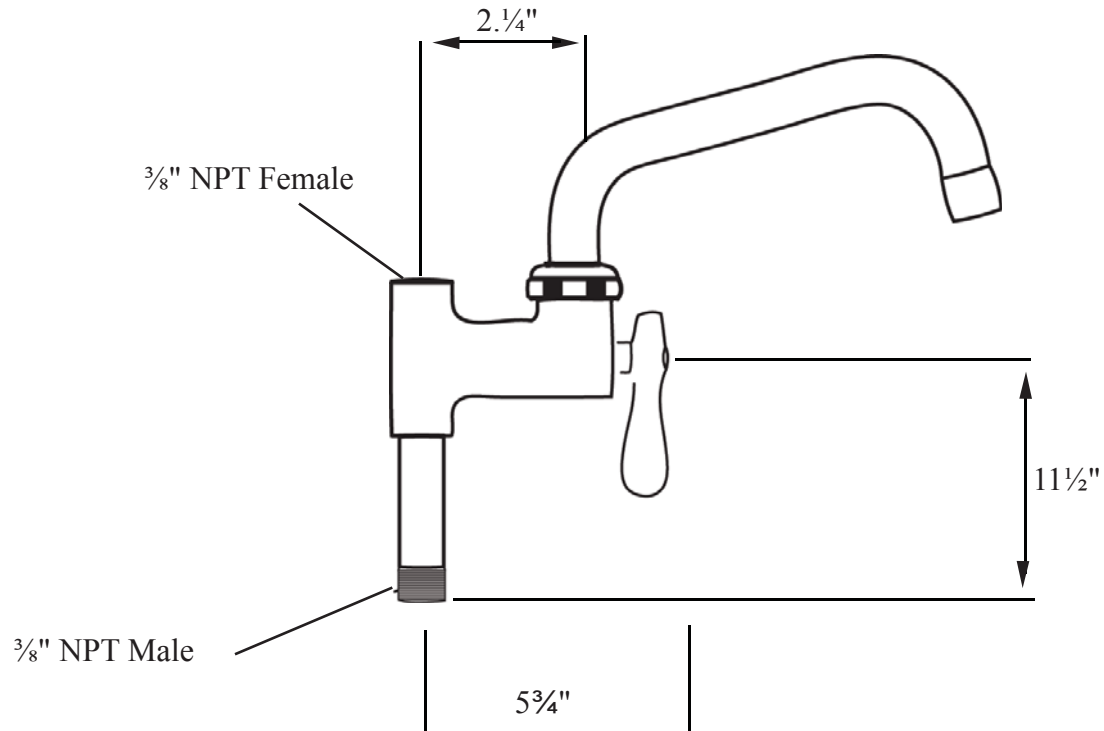

Item# _____

Project: _____

Qty: _____

Add-On Faucet

Serv-Ware

Model

Description

Weight/lbs

(Shipping)

AF08-CWP	8" Spout	2.5
AF12-CWP	12" Spout	2.75
AF16-CWP	16" Spout	2.75
AF-18DJ-CWP	18" Spout	3

Serv-Ware
www.servware.com

Phone: (800).768.5953

Fax: (800).976.1299

Revised 2/15