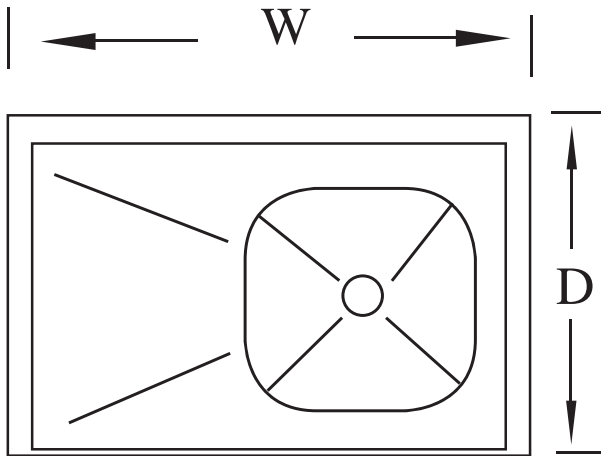

# 1 Bowl Economy Sink Stainless Steel 18 Gauge, 14" Deep

Serv-Ware

| <b>Model</b>  | <b>Bowl Size</b><br>(W x D) | <b>Drain Boards</b> | <b>Size</b><br>(W x D) | <b>Weight/lbs</b><br>(Shipping) |
|---------------|-----------------------------|---------------------|------------------------|---------------------------------|
| E1CWP1818     | 18" x 18"                   | N/A                 | 23" x 23.5"            | 57                              |
| E1CWP1818L-18 | 18" x 18"                   | 18" Left            | 38.5" x 23.5"          | 65                              |
| E1CWP1818R-18 | 18" x 18"                   | 18" Right           | 38.5" x 23.5"          | 65                              |
| E1CWP18182-18 | 18" x 18"                   | Two 18"             | 54" x 23.5"            | 106                             |
| E1CWP1818L-24 | 18" x 18"                   | 24" Left            | 44.5" x 23.5"          | 69                              |
| E1CWP1818R-24 | 18" x 18"                   | 24" Right           | 44.5" x 23.5"          | 69                              |
| E1CWP18182-24 | 18" x 18"                   | Two 24"             | 66" x 23.5"            | 110                             |
| E1CWP1824     | 18" x 24"                   | N/A                 | 23" x 29.5"            | 86                              |
| E1CWP18242-24 | 18" x 24"                   | Two 24"             | 66" x 29.5"            | 78                              |
| E1CWP1824L-24 | 18" x 24"                   | 24" Left            | 44.5" x 29.5"          | 78                              |
| E1CWP1824R-24 | 18" x 24"                   | 24" Right           | 44.5" x 29.5"          | 78                              |
| E1CWP2424     | 24" x 24"                   | N/A                 | 29" x 29.5"            | 65                              |
| E1CWP2424L-24 | 24" x 24"                   | 24" Left            | 50.5" x 29.5"          | 135                             |
| E1CWP2424R-24 | 24" x 24"                   | 24" Right           | 50.5" x 29.5"          | 135                             |
| E1CWP3024     | 24" x 30"                   | N/A                 | 35" x 29.5"            | 53                              |
| E1CWP3624     | 24" x 36"                   | N/A                 | 41" x 29.5"            | 58                              |