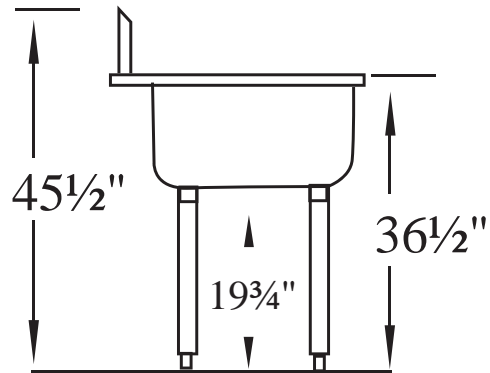

# 1 Bowl Economy Sink Stainless Steel 18 Gauge, 14" Deep

Serv-Ware

| <b>Model</b>  | <b>Bowl Size</b><br>(W x D) | <b>Drain Boards</b> | <b>Size</b><br>(W x D) | <b>Weight/lbs</b><br>(Shipping) |
|---------------|-----------------------------|---------------------|------------------------|---------------------------------|
| E1CWP1818     | 18" x 18"                   | N/A                 | 23" x 23.5"            | 57                              |
| E1CWP1818L-18 | 18" x 18"                   | 18" Left            | 38.5" x 23.5"          | 65                              |
| E1CWP1818R-18 | 18" x 18"                   | 18" Right           | 38.5" x 23.5"          | 65                              |
| E1CWP18182-18 | 18" x 18"                   | Two 18"             | 54" x 23.5"            | 106                             |
| E1CWP1818L-24 | 18" x 18"                   | 24" Left            | 44.5" x 23.5"          | 69                              |
| E1CWP1818R-24 | 18" x 18"                   | 24" Right           | 44.5" x 23.5"          | 69                              |
| E1CWP18182-24 | 18" x 18"                   | Two 24"             | 66" x 23.5"            | 110                             |
| E1CWP1824     | 18" x 24"                   | N/A                 | 23" x 29.5"            | 86                              |
| E1CWP18242-24 | 18" x 24"                   | Two 24"             | 66" x 29.5"            | 78                              |
| E1CWP1824L-24 | 18" x 24"                   | 24" Left            | 44.5" x 29.5"          | 78                              |
| E1CWP1824R-24 | 18" x 24"                   | 24" Right           | 44.5" x 29.5"          | 78                              |
| E1CWP2424     | 24" x 24"                   | N/A                 | 29" x 29.5"            | 65                              |
| E1CWP2424L-24 | 24" x 24"                   | 24" Left            | 50.5" x 29.5"          | 135                             |
| E1CWP2424R-24 | 24" x 24"                   | 24" Right           | 50.5" x 29.5"          | 135                             |
| E1CWP3024     | 24" x 30"                   | N/A                 | 35" x 29.5"            | 53                              |
| E1CWP3624     | 24" x 36"                   | N/A                 | 41" x 29.5"            | 58                              |