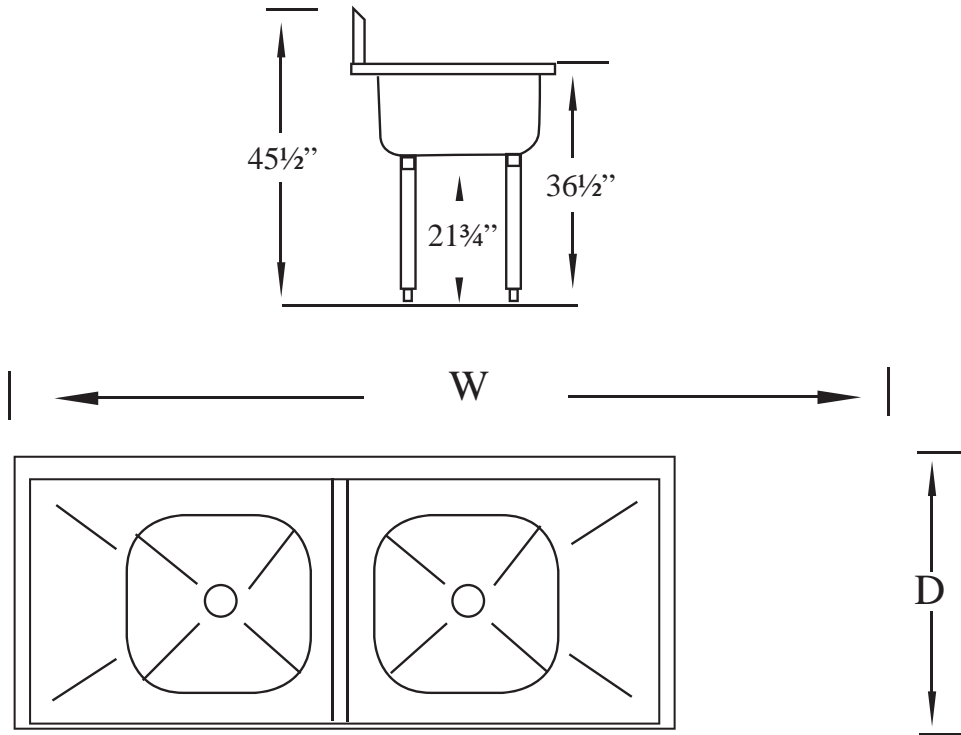

## Features

- 18 Gauge, 304 Series Stainless Steel
- 12" Deep Bowls Welded Together
- S/S Gussets Standard
- 9½" Backsplash (11¾" from Deck to Tile Edge)
- Galvanized Legs with Adjustable Feet
- Basket Strainers Included
- S/S Legs Optional

# 2 Bowl Economy Sink Stainless Steel 18 Gauge, 12" Deep

Serv-Ware

<b>Model</b>	<b>Bowl Size</b> (W x D)	<b>Drain Boards</b>	<b>Size</b> (W x D)	<b>Weight/lbs</b> (Shipping)
D2CWP1620	16" x 20"	N/A	37" x 25.5"	53
D2CWP1620L-18	16" x 20"	One 18" Left	52.5" x 25.5"	62
D2CWP1620R-18	16" x 20"	One 18" Right	52.5" x 25.5"	62
D2CWP16202-18	16" x 20"	Two 18"	68" x 25.5"	125
D2CWP18182-18	18" x 18"	Two 18"	72" x 23.5"	125
D2CWP1818	18" x 18"	N/A	41" x 23.5"	70
D2CWP1818L-18	18" x 18"	One 18" Left	56.5" x 23.5"	98
D2CWP1818R-18	18" x 18"	One 18" Right	56.5" x 23.5"	98