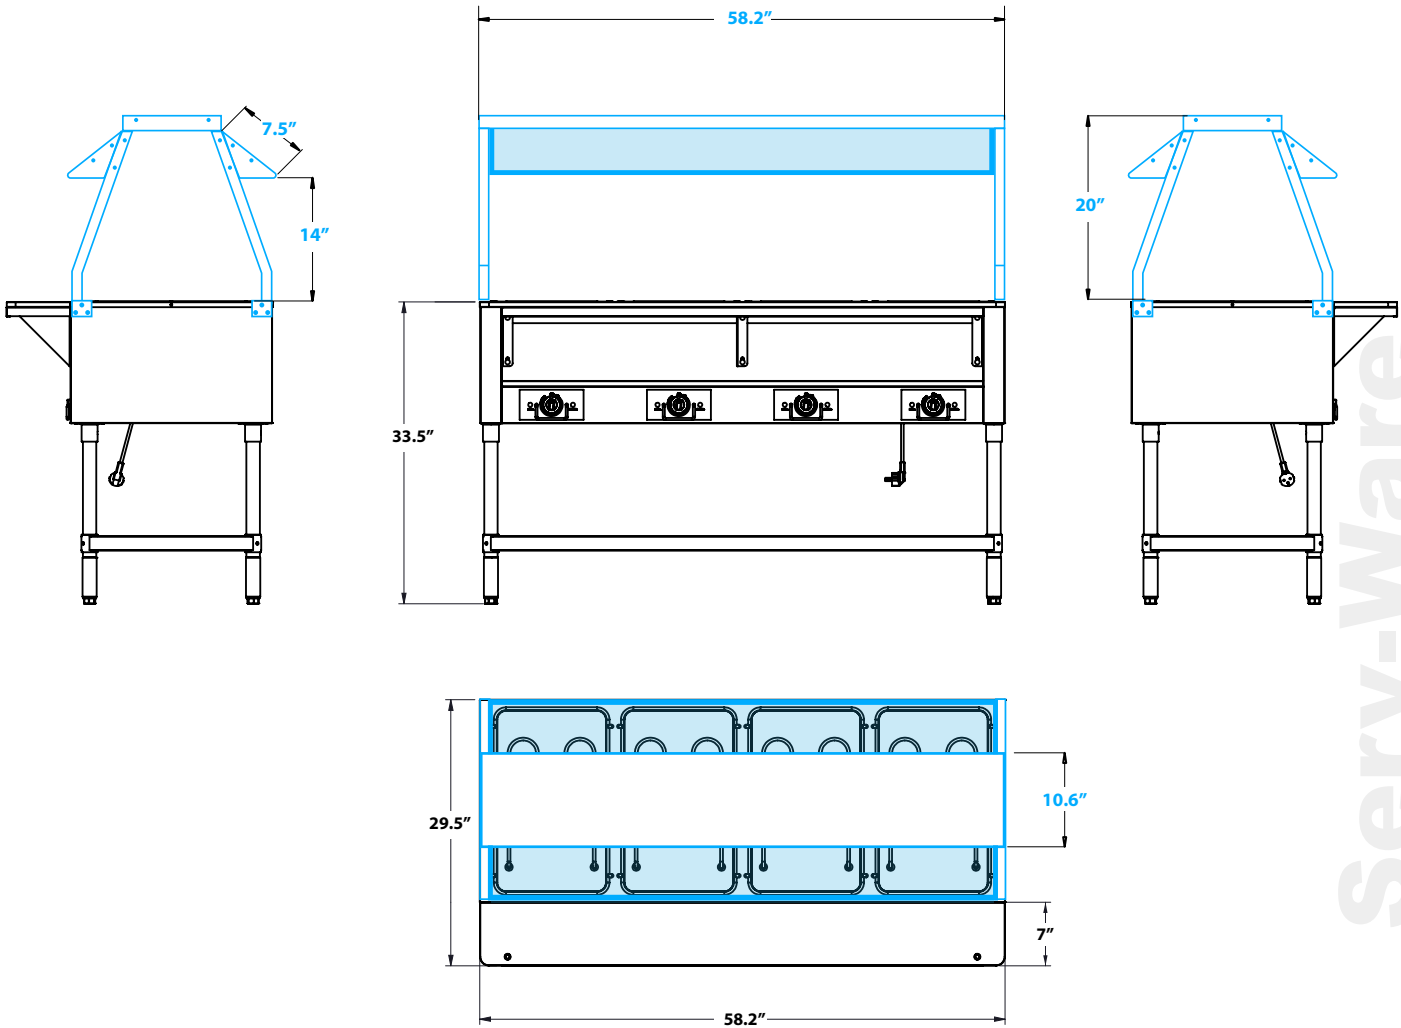

Item# _____
Project: _____
Qty: _____

Double Sneeze Guard

SG4-2

Serv-Ware

Features

- Stainless steel top
- For 4 bay food warmer
- Double sided sneeze guard
- 6mm thick tempered glass guard
- Allows access to food on both sides
- Fits Serv-Ware model # EST4-1 & # EST4-2 Food Warmer

SG4-2

Serv-Ware

Model	Description	Dimensions (H x W x D)	Weight / lbs. (Shipping)
SG4-2	Double sided sneeze guard Fits 4 Bay Food Warmer	20" H X 58.2" W X 10.6" D	38 lbs.

Serv-Ware
www.servware.com

Phone: (800).768.5953