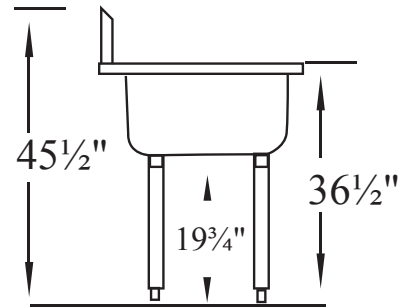

Item# _____
Project: _____
Qty: _____

1 Bowl & 3 Bowl Heavy Duty Sink Stainless Steel 14 Gauge, 14" Deep

1C14H2448

3C14H20282-36

Features

- 304 Series Stainless Steel
- 14 Gauge Construction
- 7½" Back Splash
- 14" Deep Bowl
- 1⅝" Galvanized Legs with Adjustable Foot

1 Bowl & 3 Bowl Heavy Duty Sink Stainless Steel 14 Gauge, 14" Deep

1C14H2448

3C14H20282-36

Model	Bowl Size (W x D)	Drain Boards	Size (W x D)	Weight/lbs (Shipping)
1C14H2448	48" x 24"	N/A	53" x 29.5"	130
*3C14H20282-36	20" x 28"	Two 36"	136" x 33.5"	275