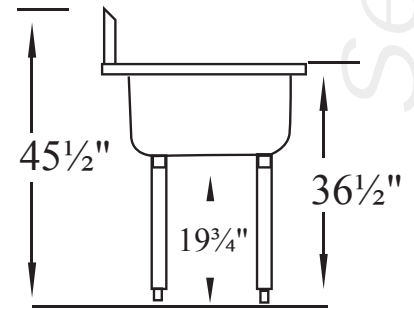

Item# _____
Project: _____
Qty: _____

1 Bowl & 3 Bowl Heavy Duty Sink Stainless Steel 14 Gauge, 14" Deep

1C14H2448

3C14H20282-36

Features

- 304 Series Stainless Steel
- 14 Gauge Construction
- 7½" Back Splash
- 14" Deep Bowl
- 1⅝" Galvanized Legs with Adjustable Foot

1 Bowl & 3 Bowl Heavy Duty Sink Stainless Steel 14 Gauge, 14" Deep

1C14H2448

3C14H20282-36

Model	Bowl Size (W x D)	Drain Boards	Size (W x D)	Weight/lbs (Shipping)
1C14H2448	48" x 24"	N/A	53" x 29.5"	130
*3C14H20282-36	20" x 28"	Two 36"	136" x 33.5"	275