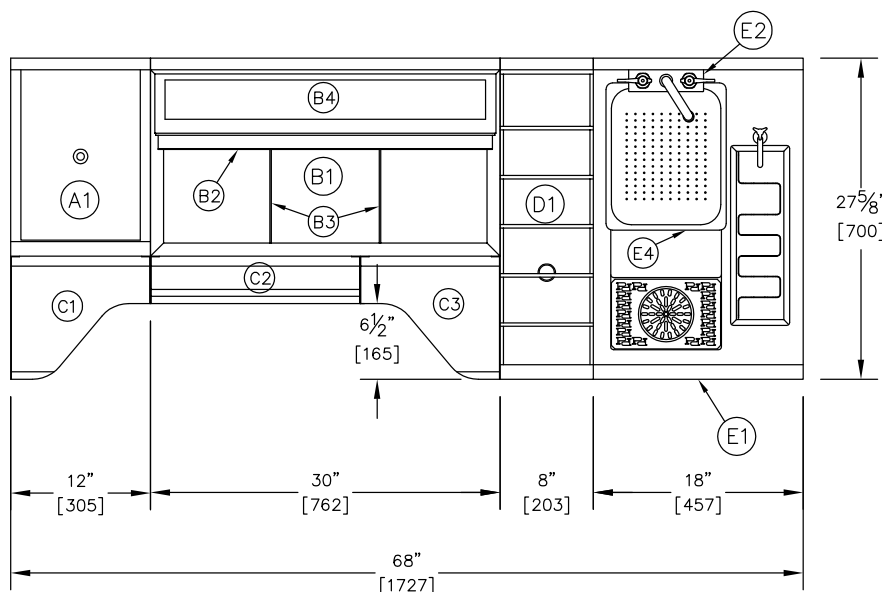

# Perlick® PRE-CONFIGURED COCKTAIL STATIONS

Shown with optional BBS36C  
 Note: See BBS36C cutsheet for additional information on Drawer Unit.

JOB	
AREA	
ITEM NO.	
MODEL NO.	

MODEL	
PTE68-A-WF	Cocktail Station, 68"

### Included Equipment

ITEM #	PART NO.	DESCRIPTION	QTY.
A1	TSC12IBW	Insulated Bottle Well, 12", (17" Depth)	1
B1	TSC30IC10	Ice Chest, w/10 Circuit Cold Plate, 30" (17" Depth)	1
B2	ICC-C30	Covers, 3 Piece, Sliding, 30"	1
B3	ICC-TSC	Ice Divider	2
B4	ICBT-9	Bottle Tray, 30", 9 Bottles	1
C1	SRC-CL	Speed Rail, Curved, Left End	1
C2	SRC-S18	Speed Rail, Single, 18"	1
C3	SRC-CR	Speed Rail, Curved, Right End	1
D1	TSCE8SSR	Slanted Speed Rack, 8" (27-1/2" Depth)	1
E1	TSCE18PSTC-RC	Utility Sink w/Glass Rinser & Tool Caddy, 18" w/Recessed Cubby (27-1/2" Depth)	1
E2	934GN-LF	Wall Mount Faucet, Goose Neck	1
E4	7055-47	Wet Waste Basket, Stainless Steel	1