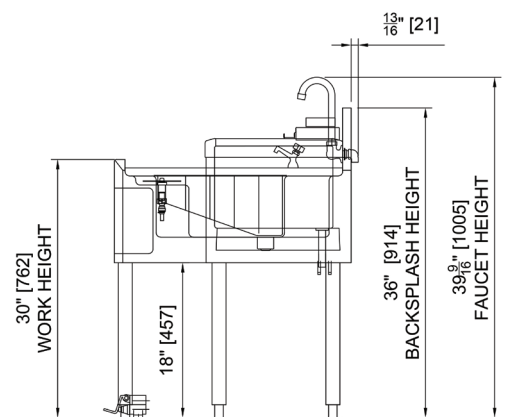

# Perlick® PRE-CONFIGURED COCKTAIL STATIONS

Shown with optional BBS36C  
 Note: See BBS36C cutsheet for additional information on Drawer Unit.

JOB	
AREA	
ITEM NO.	
MODEL NO.	

MODEL	
PTE68-A-WF	Cocktail Station, 68"

### Included Equipment

ITEM #	PART NO.	DESCRIPTION	QTY.
A1	TSC12IBW	Insulated Bottle Well, 12", (17" Depth)	1
B1	TSC30IC10	Ice Chest, w/10 Circuit Cold Plate, 30" (17" Depth)	1
B2	ICC-C30	Covers, 3 Piece, Sliding, 30"	1
B3	ICC-TSC	Ice Divider	2
B4	ICBT-9	Bottle Tray, 30", 9 Bottles	1
C1	SRC-CL	Speed Rail, Curved, Left End	1
C2	SRC-S18	Speed Rail, Single, 18"	1
C3	SRC-CR	Speed Rail, Curved, Right End	1
D1	TSCE8SSR	Slanted Speed Rack, 8" (27-1/2" Depth)	1
E1	TSCE18PSTC-RC	Utility Sink w/Glass Rinser & Tool Caddy, 18" w/Recessed Cubby (27-1/2" Depth)	1
E2	934GN-LF	Wall Mount Faucet, Goose Neck	1
E4	7055-47	Wet Waste Basket, Stainless Steel	1

PTE68-A: RIGHT SIDE

### Included Equipment

ITEM #	PART NO.	DESCRIPTION	QTY.
B1	TSC12IBW-MH	Insulated Bottle Well with Soda Gun, Manifold Housing, 12", (17" Depth)	1
C1	TSC30IC10	Ice Chest, w/10 Circuit Cold Plate, 30" (17" Depth)	1
C2	ICC-C30	Covers, 3 Piece, Sliding, 30"	1
C3	ICC-TSC	Ice Divider	2
C4	ICBT-9	Bottle Tray, 30", 9 Bottles	1
D1	SRC-CL	Speed Rail, Curved, Left End	1
D2	SRC-S18	Speed Rail, Single, 18"	1
D3	SRC-CR	Speed Rail, Curved, Right End	1
E1	TSCE8SSR	Slanted Speed Rack, 8" (27-1/2" Depth)	1
F1	TSCE18PSTC-RC	Utility Sink w/Glass Rinser & Tool Caddy, 18" w/Recessed Cubby (27-1/2" Depth)	1
F2	934GN-LF	Wall Mount Faucet, Goose Neck	1
F4	7055-47	Wet Waste Basket, Stainless Steel	1