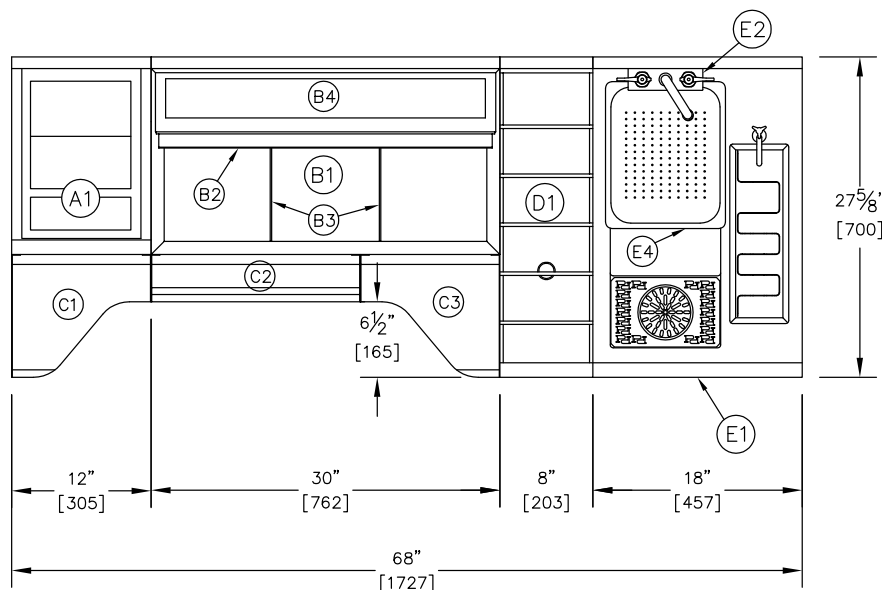

### Included Equipment

ITEM #	PART NO.	DESCRIPTION	QTY.
B1	TSC12IBW-MH	Insulated Bottle Well with Soda Gun, Manifold Housing, 12", (17" Depth)	1
C1	TSC30IC10	Ice Chest, w/10 Circuit Cold Plate, 30" (17" Depth)	1
C2	ICC-C30	Covers, 3 Piece, Sliding, 30"	1
C3	ICC-TSC	Ice Divider	2
C4	ICBT-9	Bottle Tray, 30", 9 Bottles	1
D1	SRC-CL	Speed Rail, Curved, Left End	1
D2	SRC-S18	Speed Rail, Single, 18"	1
D3	SRC-CR	Speed Rail, Curved, Right End	1
E1	TSCE8SSR	Slanted Speed Rack, 8" (27-1/2" Depth)	1
F1	TSCE18PSTC-RC	Utility Sink w/Glass Rinser & Tool Caddy, 18" w/Recessed Cubby (27-1/2" Depth)	1
F2	934GN-LF	Wall Mount Faucet, Goose Neck	1
F4	7055-47	Wet Waste Basket, Stainless Steel	1

# Perlick® PRE-CONFIGURED COCKTAIL STATIONS

JOB	
AREA	
ITEM NO.	
MODEL NO.	

MODEL	
PTE68-C-WF	68" Cocktail Station with Ice Vault

Shown with optional BBS36C  
 Note: See BBS36C cutsheet for additional information on Drawer Unit.

### Included Equipment

ITEM #	PART NO.	DESCRIPTION	QTY.
A1	ISC-12	Perlick Ice Vault™	1
B1	TSC30IC10	Ice Chest, w/10 Circuit Cold Plate, 30" (17" Depth)	1
B2	ICC-C30	Covers, 3 Piece, Sliding, 30"	1
B3	ICC-TSC	Ice Divider	2
B4	ICBT-9	Bottle Tray, 30", 9 Bottles	1
C1	SRC-CL	Speed Rail, Curved, Left End	1
C2	SRC-S18	Speed Rail, Single, 18"	1
C3	SRC-CR	Speed Rail, Curved, Right End	1
D1	TSCE8SSR	Slanted Speed Rack, 8" (27-1/2" Depth)	1
E1	TSCE18PSTC-RC	Utility Sink w/Glass Rinser & Tool Caddy, 18" w/Recessed Cubby (27-1/2" Depth)	1
E2	934GN-LF	Wall Mount Faucet, Goose Neck	1
E4	7055-47	Wet Waste Basket, Stainless Steel	1