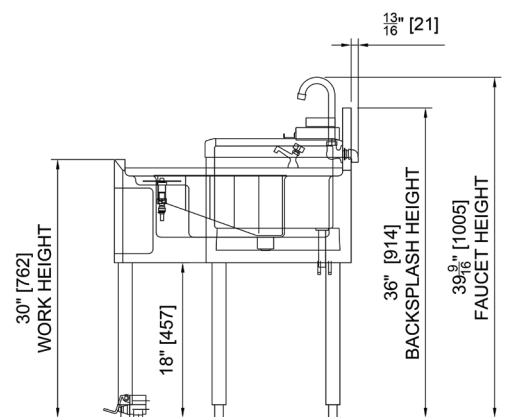

### Included Equipment

ITEM #	PART NO.	DESCRIPTION	QTY.
B1	TSC12IBW-MH	Insulated Bottle Well with Soda Gun, Manifold Housing, 12", (17" Depth)	1
C1	TSC30IC10	Ice Chest, w/10 Circuit Cold Plate, 30" (17" Depth)	1
C2	ICC-C30	Covers, 3 Piece, Sliding, 30"	1
C3	ICC-TSC	Ice Divider	2
C4	ICBT-9	Bottle Tray, 30", 9 Bottles	1
D1	SRC-CL	Speed Rail, Curved, Left End	1
D2	SRC-S18	Speed Rail, Single, 18"	1
D3	SRC-CR	Speed Rail, Curved, Right End	1
E1	TSCE8SSR	Slanted Speed Rack, 8" (27-1/2" Depth)	1
F1	TSCE18PSTC-RC	Utility Sink w/Glass Rinser & Tool Caddy, 18" w/Recessed Cubby (27-1/2" Depth)	1
F2	934GN-LF	Wall Mount Faucet, Goose Neck	1
F4	7055-47	Wet Waste Basket, Stainless Steel	1

# Perlick® PRE-CONFIGURED COCKTAIL STATIONS

JOB	
AREA	
ITEM NO.	
MODEL NO.	

MODEL	
PTE68-C-WF	68" Cocktail Station with Ice Vault

Shown with optional BBS36C  
 Note: See BBS36C cutsheet for additional information on Drawer Unit.

### Included Equipment

ITEM #	PART NO.	DESCRIPTION	QTY.
A1	ISC-12	Perlick Ice Vault™	1
B1	TSC30IC10	Ice Chest, w/10 Circuit Cold Plate, 30" (17" Depth)	1
B2	ICC-C30	Covers, 3 Piece, Sliding, 30"	1
B3	ICC-TSC	Ice Divider	2
B4	ICBT-9	Bottle Tray, 30", 9 Bottles	1
C1	SRC-CL	Speed Rail, Curved, Left End	1
C2	SRC-S18	Speed Rail, Single, 18"	1
C3	SRC-CR	Speed Rail, Curved, Right End	1
D1	TSCE8SSR	Slanted Speed Rack, 8" (27-1/2" Depth)	1
E1	TSCE18PSTC-RC	Utility Sink w/Glass Rinser & Tool Caddy, 18" w/Recessed Cubby (27-1/2" Depth)	1
E2	934GN-LF	Wall Mount Faucet, Goose Neck	1
E4	7055-47	Wet Waste Basket, Stainless Steel	1