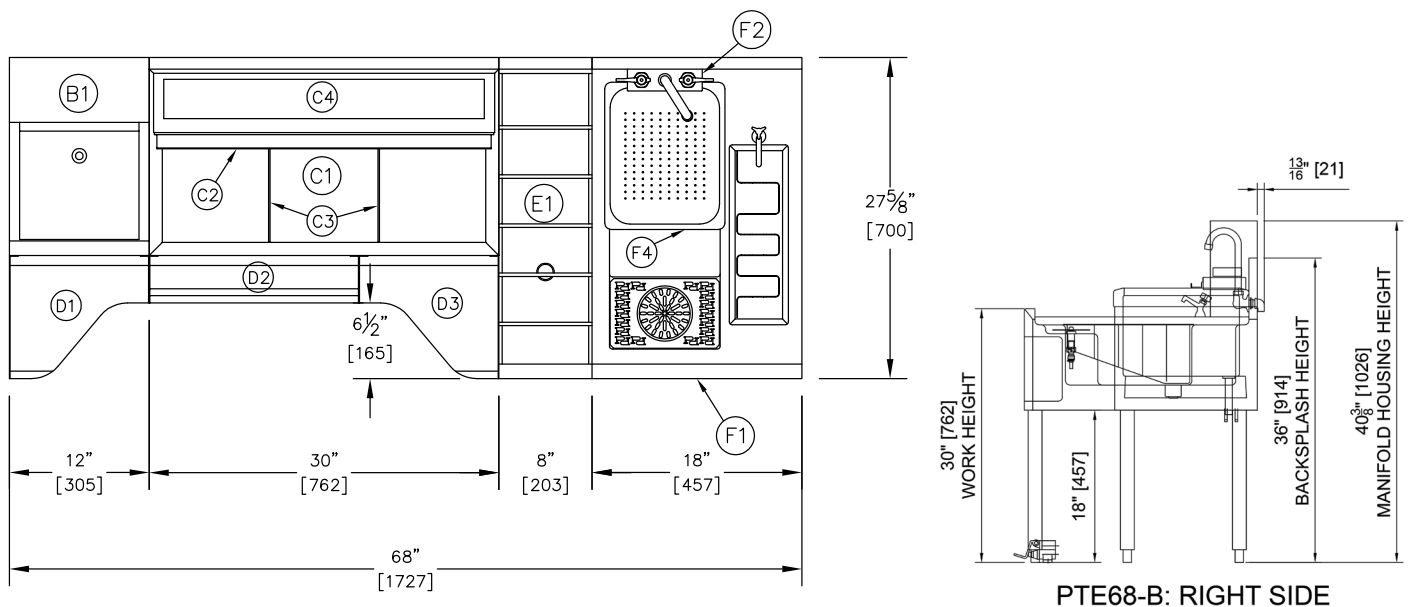

# Perlick® PRE-CONFIGURED COCKTAIL STATIONS

Note: See BBS36C cutsheet for additional information on Drawer Unit.

JOB	
AREA	
ITEM NO.	
MODEL NO.	

MODEL	
PTE68-B-WF	Cocktail Station, 68"

### Included Equipment

ITEM #	PART NO.	DESCRIPTION	QTY.
B1	TSC12IBW-MH	Insulated Bottle Well with Soda Gun, Manifold Housing, 12", (17" Depth)	1
C1	TSC30IC10	Ice Chest, w/10 Circuit Cold Plate, 30" (17" Depth)	1
C2	ICC-C30	Covers, 3 Piece, Sliding, 30"	1
C3	ICC-TSC	Ice Divider	2
C4	ICBT-9	Bottle Tray, 30", 9 Bottles	1
D1	SRC-CL	Speed Rail, Curved, Left End	1
D2	SRC-S18	Speed Rail, Single, 18"	1
D3	SRC-CR	Speed Rail, Curved, Right End	1
E1	TSCE8SSR	Slanted Speed Rack, 8" (27-1/2" Depth)	1
F1	TSCE18PSTC-RC	Utility Sink w/Glass Rinser & Tool Caddy, 18" w/Recessed Cubby (27-1/2" Depth)	1
F2	934GN-LF	Wall Mount Faucet, Goose Neck	1
F4	7055-47	Wet Waste Basket, Stainless Steel	1