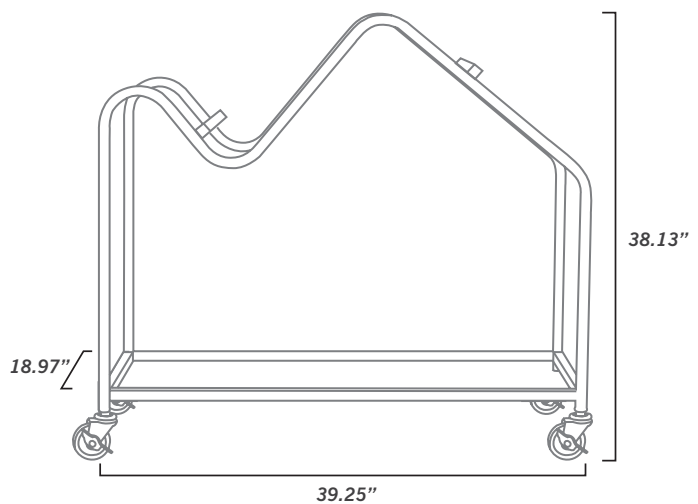

PC400

*Black Poly Back / Black Poly Seat
Weight - 19.8 lbs*

PC401

*Black Mesh Back / Black Poly Seat
Weight - 18.5 lbs*

STACKS UP TO 20 STOOLS HIGH

*Dimension of stack on dolly:
20 stools/stack; 49.25" X 22.25"/stack*

PC400 STOOL TRANSPORT CART | 18.7 lbs

Transports PC400 & PC401 Stools

PremierComfort®
Sled Stacking Stools

1.800.535.4519 | palmersnyder.com