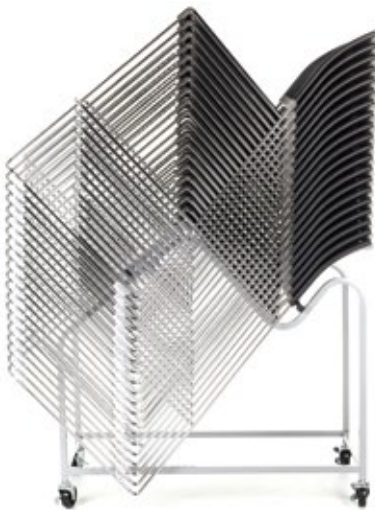

•PALMER SNYDER•

tables. chairs. dance floor.

PremierComfort®
Sled Stacking Stools

1.800.535.4519
palmersnyder.com

PremierComfort® Sled Stacking Stools are available in our PC400 Series, which stack perfectly and incredibly compact. They are offered in different combinations of black poly or black mesh back options. The attractive mesh design boasts stylish, durable comfort. All PC400 Series Stool seats wrap down for extra seated support onto a sturdy, polished steel frame. Protective, translucent feet help shield floors, as well as the stool itself during stacking and storing. Our PC400 Stool Transport Cart stores up to 20 stools high!

PC400

*Black Poly Back / Black Poly Seat
Weight - 19.8 lbs*

PC401

*Black Mesh Back / Black Poly Seat
Weight - 18.5 lbs*

STACKS UP TO 20 STOOLS HIGH

*Dimension of stack on dolly:
20 stools/stack; 49.25" X 22.25"/stack*