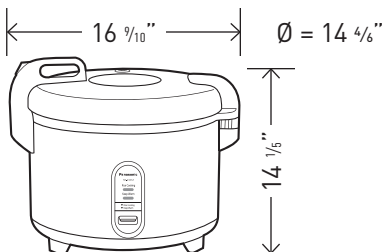

LARGE CAPACITY COOKING, AUTOMATICALLY

Reliable, high-quality commercial rice and grain cooker prepares up to 20-6 oz. cups (6.6 lbs.) of cooked rice with the touch of a button. Yields approx. 70-3oz. portions in 30 minutes or less. Includes 5-hour Keep Warm mode.

EASY TO CLEAN REMOVABLE PAN LINER

The included non-stick Teflon pan liner lifts out easy from the rice cooker to make washing and rinsing a breeze.

MAINTENANCE

- 1 Year Parts/Labor

SPECIFICATIONS	SR-2363ZW
Power Source:	120V AC, 60Hz
Power Consumption	1400W
Capacity	Raw Rice: 6.6 lbs. (20 - 6 oz. cups); Servings: 70 - 3 oz. Portions
Keep Warm	5 hours
Unit Dimensions (h x w x d)	14-1/8" x 16-9/10" x 14-4/8"
Unit Net Weight	19 lbs.
Exterior Color	White Stripe
Shipping Weight	21 lbs.