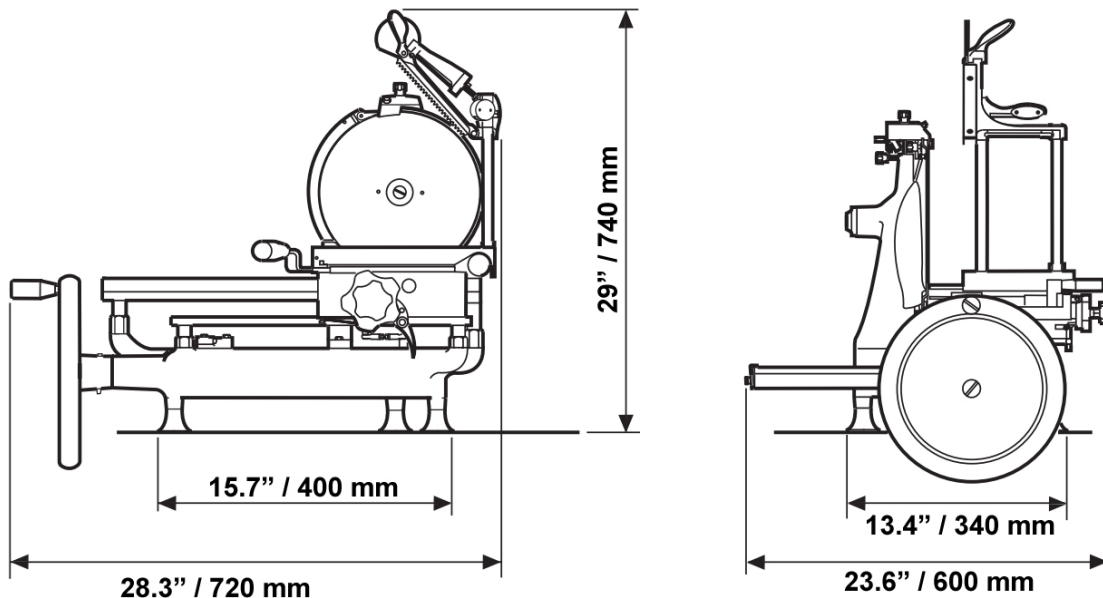

## TECHNICAL SPECIFICATIONS

ITEM NUMBER	46131
DESCRIPTION	12" Blade Manual Volano Slicer with Standard Flower Wheel
BLADE SIZE	12" / 300 mm
CUTTING SIZE	9" x 7.5" / 228.6 x 190.5 mm
CUT THICKNESS RANGE	0 - 2.5 mm
DIMENSIONS	28.3" x 23.6" x 29" / 720 x 600 x 740 mm
NET WEIGHT	100.3 lbs. / 45.5 kg.

### TECHNICAL DRAWING AND DIMENSIONS