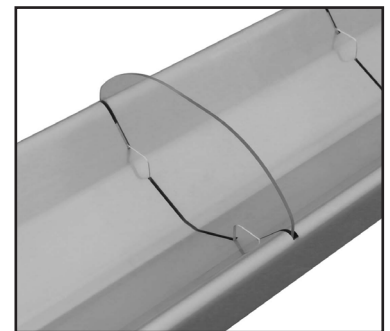

## STAINLESS STEEL TRAYS

Item: 44111 / Item: 44112 / Item: 44113 / Item: 44114

### Stainless Steel Trays with Dividers

These reversible stainless steel trays are made with 18GA. 304 Stainless Steel bodies, and are perfect for displaying all sorts of fresh products.

Item Number	Dimensions	Divider Dimensions
44111	28.5" x 6.75" x 2" / 724 x 171.5 x 51mm	6" x 2" / 152 x 51mm
44112	28.5" x 8.75" x 2" / 724 x 222.3 x 51mm	8" x 2" / 203 x 51mm
44113	28.5" x 10.75" x 2" / 724 x 273 x 51mm	10" x 2" / 254 x 51mm
44114	28.5" x 16.75" x 2" / 724 x 425.5 x 51mm	16" x 2" / 406 x 51mm