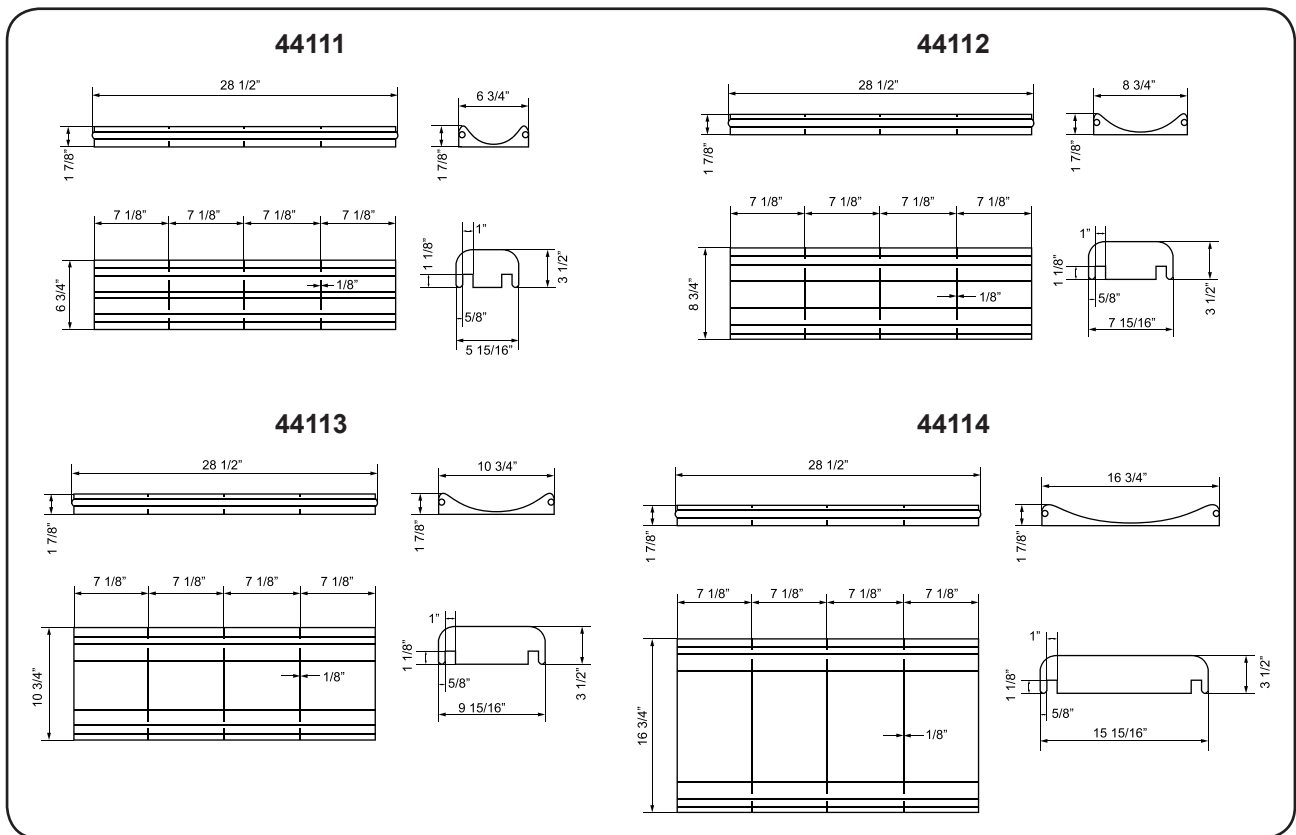

STAINLESS STEEL TRAYS

Item: 44111 / Item: 44112 / Item: 44113 / Item: 44114

Authorized Dealer

OMCAN INC.

Telephone: 1-800-465-0234
Fax: (905) 607-0234
E-mail: sales@omcan.com
Website: www.omcan.com

Follow us to keep up to date with the latest news and offers