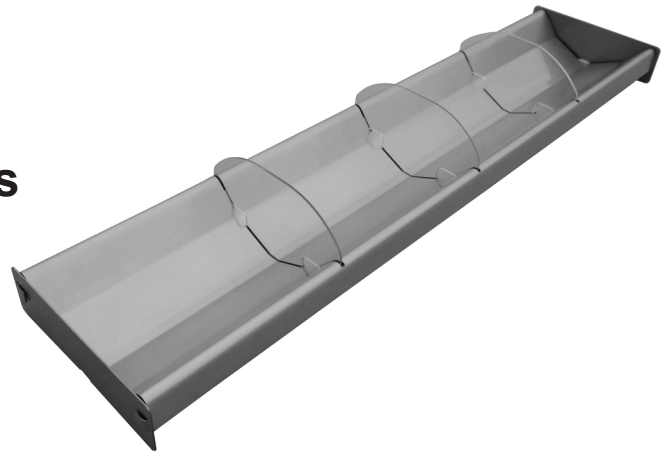

## STAINLESS STEEL TRAYS

Item: 44111 / Item: 44112 / Item: 44113 / Item: 44114

### Stainless Steel Trays with Dividers

These reversible stainless steel trays are made with 18GA. 304 Stainless Steel bodies, and are perfect for displaying all sorts of fresh products.

Item Number	Dimensions	Divider Dimensions
44111	28.5" x 6.75" x 2" / 724 x 171.5 x 51mm	6" x 2" / 152 x 51mm
44112	28.5" x 8.75" x 2" / 724 x 222.3 x 51mm	8" x 2" / 203 x 51mm
44113	28.5" x 10.75" x 2" / 724 x 273 x 51mm	10" x 2" / 254 x 51mm
44114	28.5" x 16.75" x 2" / 724 x 425.5 x 51mm	16" x 2" / 406 x 51mm

3 clear dividers are included.