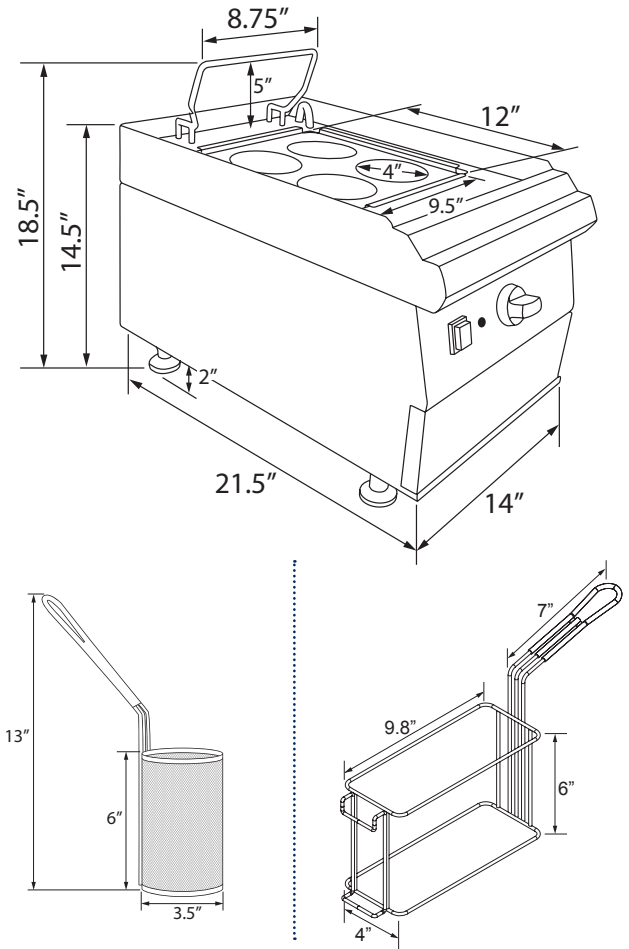

COOKING EQUIPMENT

SERVING THE FOOD INDUSTRY SINCE 1951

COUNTERTOP 9L SINGLE TANK ELECTRIC PASTA COOKER

Item: 41882

Model: CE-CN-0004-P

- ⊕ Durable stainless steel construction
- ⊕ Front sliding door for water refill and waste outlet
- ⊕ 9L single water tank
- ⊕ Baskets included
- ⊕ Non-slip feet

WARRANTY
PARTS AND LABOR

Authorized Dealer

COOKING EQUIPMENT

COUNTERTOP 9L SINGLE TANK ELECTRIC PASTA COOKER

NEMA
6 - 20
250 VAC / 20 AMP

TECHNICAL SPECIFICATION

ITEM NUMBER	41882
MODEL	CE-CN-0004-P
CAPACITY	9L
NUMBER OF BASKET	4 circular; 2 rectangular
MAX. TEMPERATURE	110°C / 230°F
POWER	3600 watt
ELECTRICAL	240v/60hz/1ph
NET DIMENSIONS	14" x 21.5" x 18.5" / 355.6 x 546 x 470 mm
GROSS DIMENSIONS	21" x 24" x 20" / 540 x 620 x 500 mm
NET WEIGHT	15.5 kg / 34 lbs
GROSS WEIGHT	18 kg / 40 lbs