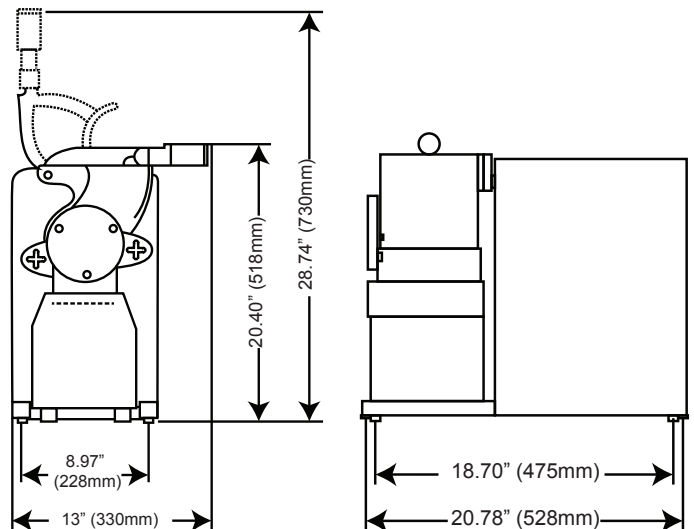

TECHNICAL SPECIFICATION	
ITEM NUMBER	19921
MODEL	GR-IT-1491-B
POWER	2 HP / 1.49 kW
GRATER REVOLUTION	1400 RPM
BRAKE MOTOR	YES
MOUTH DIMENSION	3.75" x 7.5 / 95.25 x 190.5mm
ELECTRICAL	220V/60Hz/1Ph
WEIGHT	74 lbs. / 33.56 kg
PACKAGING WEIGHT	86 lbs./ 39 kg
DIMENSIONS (DWH)	20.78" x 13" x 20.5" / 528 x 330 x 518mm
PACKAGING DIMENSIONS	30" x 26" x 24" / 762 x 660 x 609mm

## Product Dimensions