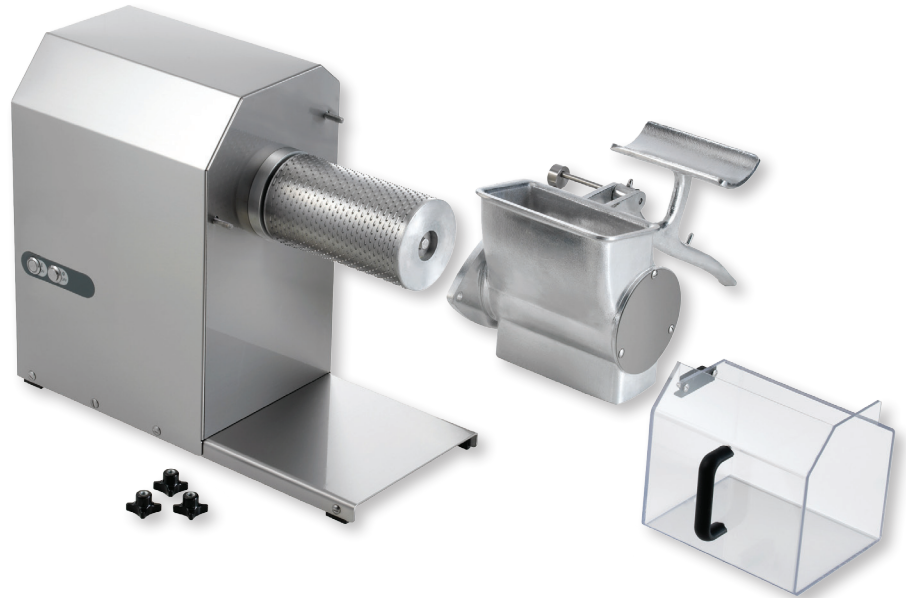

## HEAVY-DUTY COMMERCIAL CHEESE GRATERS

Item: 19921  
Model: GR-IT-1491-B

### 2-HP European Heavy-duty Cheese Graters for Hard Cheese

These heavy-duty models allow for easy grating of hard cheese and stale breads. Designed to be suitable for small to medium applications. All models are equipped with a microswitch.

# KITCHEN EQUIPMENT

SERVING THE FOOD INDUSTRY SINCE 1951

This Heavy-duty Cheese Grater comes with a transparent plexiglas container for a better view of the processed cheese. The aluminum head and stainless steel drum are easily removed without tools that allows for easy cleaning. Self cooled motor for high performance and continuous use.

TECHNICAL SPECIFICATION	
ITEM NUMBER	19921
MODEL	GR-IT-1491-B
POWER	2 HP / 1.49 kW
GRATER REVOLUTION	1400 RPM
BRAKE MOTOR	YES
MOUTH DIMENSION	3.75" x 7.5 / 95.25 x 190.5mm
ELECTRICAL	220V/60Hz/1Ph
WEIGHT	74 lbs. / 33.56 kg
PACKAGING WEIGHT	86 lbs./ 39 kg
DIMENSIONS (DWH)	20.78" x 13" x 20.5" / 528 x 330 x 518mm
PACKAGING DIMENSIONS	30" x 26" x 24" / 762 x 660 x 609mm