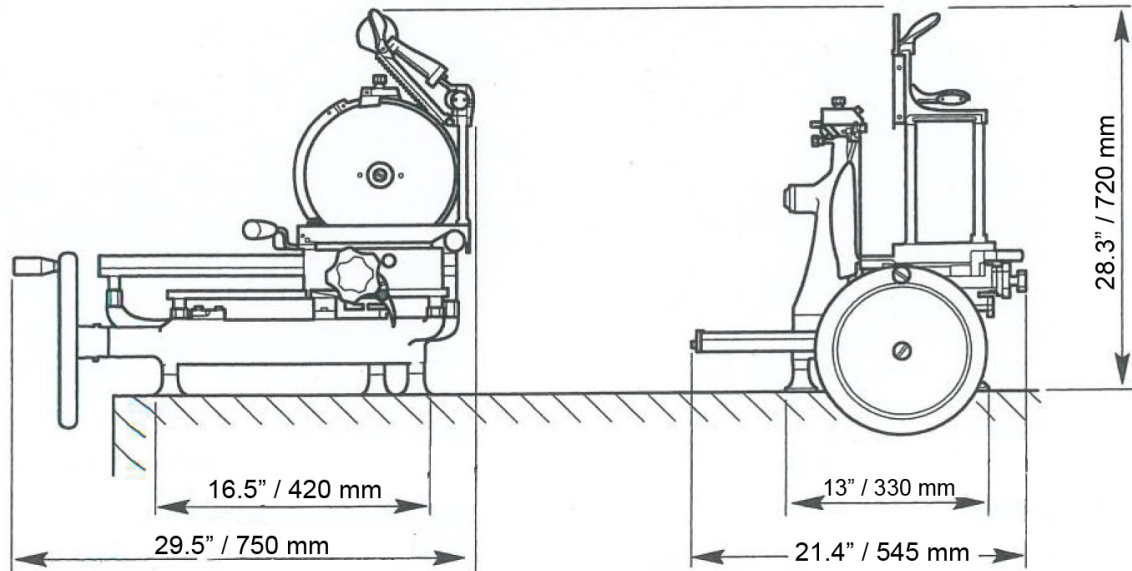

TECHNICAL DRAWING AND DIMENSIONS

OMCAN INC.

Telephone: 1-800-465-0234
Fax: (905) 607-0234
E-mail: sales@omcan.com
Website: www.omcan.com

Follow us to keep up to date with the latest news and offers