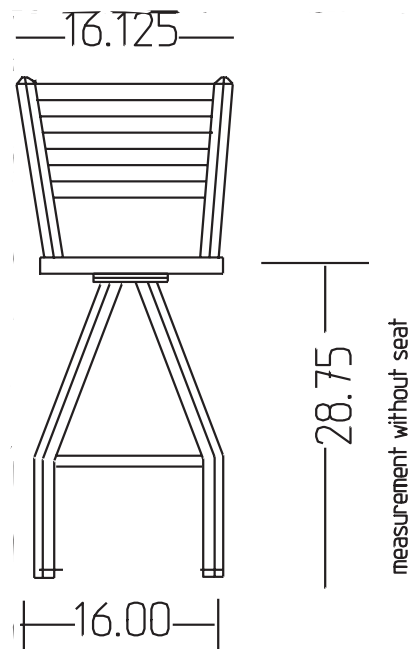

255 Welter Drive
 Monticello, IA 52310
 Phone: (877) 465-4344
 Fax: (877) 465-4042

www.oakstreetmfg.com

LADDERBACK METAL SWIVEL BARSTOOL: SL2301-S

- Premium black powder coat wrinkle finish
- 16 gauge, 1-1/4" steel tubing
- 4 degree swivel
- Metal ball bearings
- Solid welded footings
- Non-marring poly glides
- Seat ships unattached - *simple seat attachment is required*
- Vinyl seat options: Black, Buckskin, Espresso, Red and Wine
- Wood seat options: Natural, Mahogany, Cherry, Walnut and Black
- Custom vinyl seat and custom stain wood seat available for upcharge
- American made slant swivel available for an upcharge
- Barstool weight: 21 lbs.
- F.O.B. Monticello, Iowa and Rancho Cucamonga, California

VINYL SEAT DIMENSIONS:

17" deep x 18" wide x 1-1/2" thick

WOOD SEAT DIMENSIONS:

17" deep x 18" wide x 1" thick

AVAILABLE MODELS:

SL2301-S-BLK	Black Vinyl Seat
SL2301-S-BUC	Buckskin Vinyl Seat
SL2301-S-ESP	Espresso Vinyl Seat
SL2301-S-RED	Red Vinyl Seat
SL2301-S-WINE	Wine Vinyl Seat
SL2301-S-N	Natural Wood Seat
SL2301-S-M	Mahogany Wood Seat
SL2301-S-C	Cherry Wood Seat
SL2301-S-WA	Walnut Wood Seat
SL2301-S-WB	Black Wood Seat

LADDERBACK METAL SWIVEL BARSTOOL: SL2301-S